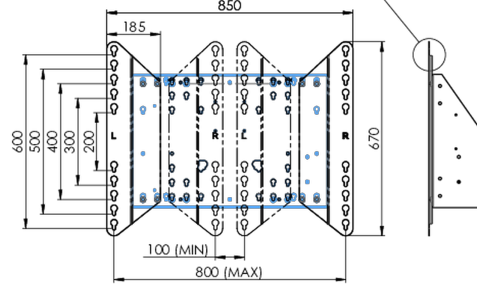

03 İLGİLİ BİLGİ

İlgili ürünler

[MD 062B7275 A](#), [MD 062B7295](#), [MD 052W7150](#)

All trademarks and registered trademarks acknowledged. E & O E. Specification subject to change without notice. All LCD's comply with ISO-9241-307:2008 in connection with pixel defects.

© IIYAMA CORPORATION. ALL RIGHTS RESERVED