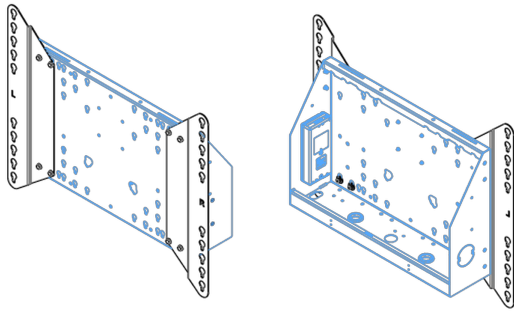

03 RELATED INFORMATION

Related products

[MD 062B7275 A](#), [MD 062B7295](#), [MD 052W7150](#)

All trademarks and registered trademarks acknowledged. E & O E. Specification subject to change without notice. All LCD's comply with ISO-9241-307:2008 in connection with pixel defects.

© IYAMA CORPORATION. ALL RIGHTS RESERVED