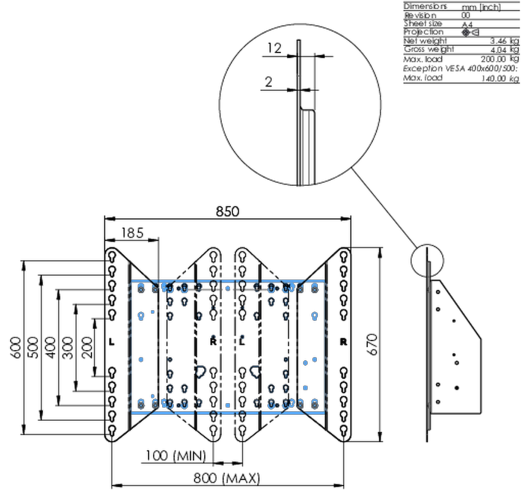

### Adapter for floor lifts

Expansion set for floor lifts and cars, increases VESA compatibility from standard 600x400 up to max. 800x600.

#### 01 TECHNICAL SPECIFICATION

Type	Adapter set
Max weight capacity	200kg / monitor
VESA minimum	800 x 200mm
VESA maximum	800 x 600mm

#### 02 DIMENSIONS / WEIGHT

Weight (without box)	3.46kg
EAN code	4948570032570