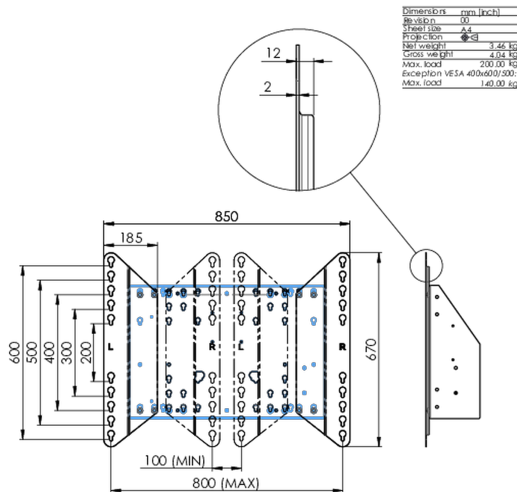

### Adapter for floor lifts

Expansion set for floor lifts and cars, increases VESA compatibility from standard 600x400 up to max. 800x600.

#### 01 TECHNICAL SPECIFICATION

Type	Adapter set
Max weight capacity	200kg / monitor
VESA minimum	800 x 200mm
VESA maximum	800 x 600mm

#### 02 DIMENSIONS / WEIGHT

Weight (without box)	3.46kg
EAN code	4948570032570