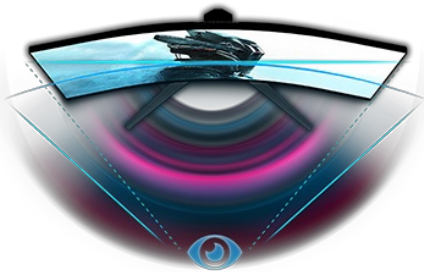

Immerse yourself in the game with the curved G2466HSU with 165Hz refresh rate

Offering an immersive viewing experience, the 1500R curved VA panel with 165Hz refresh rate, 1ms MPRT and the 1920x1080 resolution guarantees superb image quality.

The ability to customize the screen settings using the predefined and custom gaming modes along with the Black Tuner function gives you total control over the dark scenes and makes sure details are always clearly visible.

CURVED DESIGN 1500R

The 1500R curvature of the screen guarantees a realistic and comfortable viewing experience allowing you to really immerse yourself in the game.

1ms

Fast response time is key to ultra-smooth gaming. It reduces ghosting and blurring providing the user with an improved graphic performance.

01 DISPLAY CHARACTERISTICS

Diagonal	23.6", 60cm
Panel	VA LED, matte finish
Curved	1500R
Native resolution	1920 x 1080 @165Hz (2.1 megapixel Full HD)
Aspect ratio	16:9
Panel brightness	250 cd/m ²
Static contrast	3000:1
Advanced contrast	80M:1
Response time (MPRT)	1ms
Viewing zone	horizontal/vertical: 178°/178°, right/left: 89°/89°, up/down: 89°/89°
Colour support	16.7mln
Horizontal Sync	30 - 184kHz
Viewable area W x H	521.39 x 293.28mm, 20.5 x 11.5"
Pixel pitch	0.271mm
Colour	matte, black