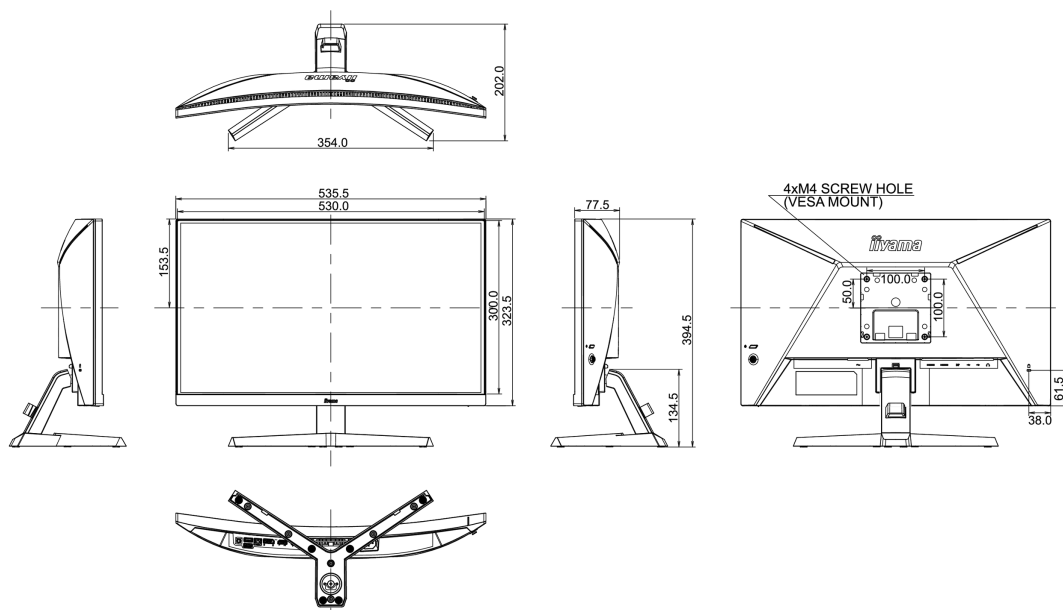

04 MECHANICAL

Display position adjustments	tilt
Tilt angle	22° up; 5° down
VESA mounting	100 x 100mm
Cable management system	yes

05 ACCESSORIES INCLUDED

Cables	power, USB, DP
Other	quick start guide, safety guide

08 DIMENSIONS / WEIGHT

Product dimensions W x H x D	535.5 x 394.5 x 202mm
Box dimensions W x H x D	612 x 408 x 190mm
Weight (without box)	3.7kg
Weight (with box)	4.8kg
EAN code	4948570117703

All trademarks and registered trademarks acknowledged. E & O E. Specification subject to change without notice. All LCD's comply with ISO-9241-307:2008 in connection with pixel defects.