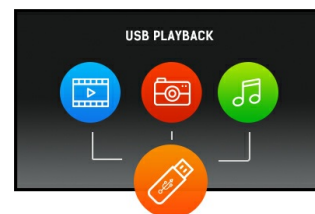

USB Playback

The monitor supports playback of presentations, video and almost any type of content stored on the USB device or internal memory.