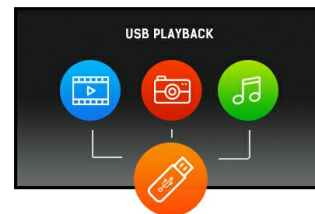

**ProLite LE3240S - a 32" Full HD professional large format display**

The ProLite LE3240S is a 32" Full HD, professional and fanless LED-backlit display. Incorporating the latest Commercial Grade VA panel technology, the display guarantees great viewing from all angles, high brightness and exceptional colour clarity. A wide range of video and audio inputs ensures compatibility with multiple platforms. ProLite LE3240S is prepared for easy installation using the VESA wall mount. This display will suit a massive range of applications including public signage, retail, exhibitions and conference centres, POS/POI, control rooms and production facilities.

VA

VA panel technology offers higher contrast, darker blacks and much better viewing angles than standard TN technology. The screen will look good no matter what angle you look at it.

USB Playback

The monitor supports playback of presentations, video and almost any type of content stored on the USB device or internal memory.

## 02 INTERFACES / CONNECTORS / CONTROLS

Analog signal input	VGA x1 Component video x1 (RGB Y(CVBS)/Pb/Pr)
Digital signal input	DVI x1 HDMI x1
Audio input	RCA (L/R) x1 Mini jack x1
Monitor control input	RS-232c x1 RJ45 (LAN) x1 IR x1
Audio output	RCA (L/R) x1 Speakers 2 x 10W
Monitor control output	RS-232c x1 IR loop through x1
HDCP	yes
USB ports	x1 (v.2.0 media playback)

## 04 GENERAL

OSD languages	EN, DE, FR, ES, IT, RU, CZ, NL, PL
Control buttons	Power, Mute, Input, +, -, Up, Down, Menu
User controls	picture (picture mode, backlight, contrast, brightness, chroma, phase, sharpness, colour temp., noise reduction, film mode, rest), sound (sound mode, treble, bass, balance, surround, speaker, audio source, reset), screen (PAP setting, display wall, aspect, adjust screen, freeze), setting (language, schedule, power save, control setting, network settings, set monitor ID, HDMI control, advanced, information, reset all)
Plug&Play	DDC2B, Mac OSX