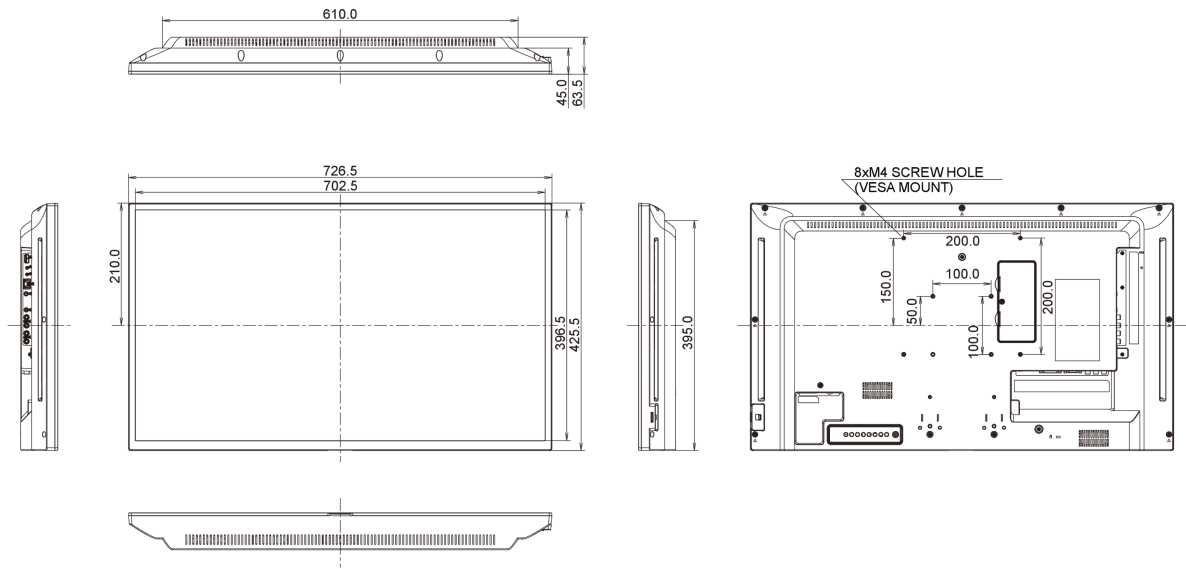

## 09 DIMENSIONS / WEIGHT

Product dimensions W x H x D	726.5 x 425.4 x 65.1mm
Box dimensions W x H x D	818 x 547 x 139mm
Weight (without box)	5.7kg
Weight (with box)	7.7kg
EAN code	4948570117550

© IYAMA CORPORATION. ALL RIGHTS RESERVED