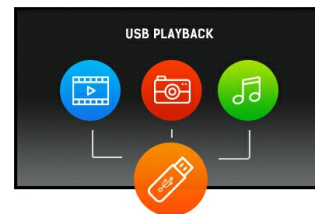

USB Playback

The monitor supports playback of presentations, video and almost any type of content stored on the USB device or internal memory.