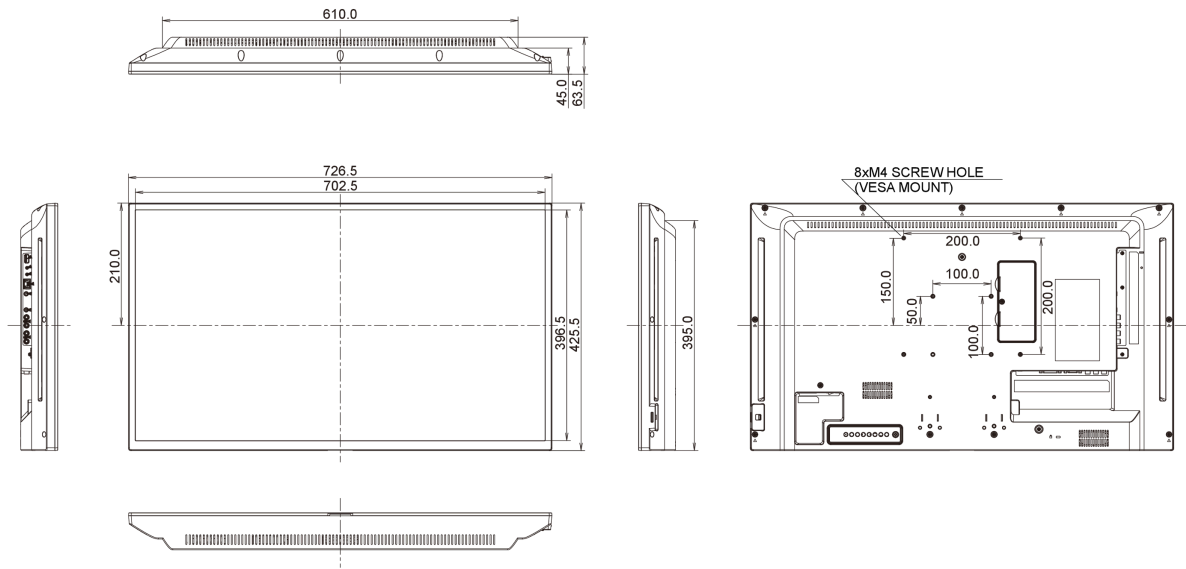

08 SUSTAINABILITY

Regulations	CB, CE, TÜV-Bauart, RoHS support, ErP, WEEE, CU, REACH
Energy efficiency class (Regulation (EU) 2017/1369)	G
REACH SVHC	above 0.1%: Lead

09 DIMENSIONS / WEIGHT

Product dimensions W x H x D	726.5 x 425.4 x 65.1mm
Box dimensions W x H x D	818 x 547 x 139mm
Weight (without box)	5.7kg
Weight (with box)	7.7kg
EAN code	4948570117550