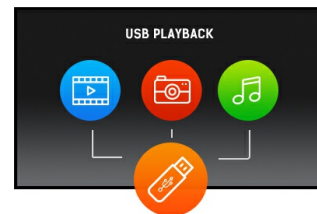

USB Playback

Monitor podporuje přehrávání prezentací, videí a téměř jakéhokoliv typ obsahu uloženého v zařízení USB nebo v interní paměti.