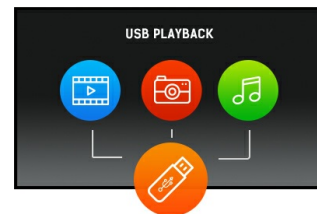

USB Playback

The monitor supports playback of presentations, video and almost any type of content stored on the USB device or internal memory.