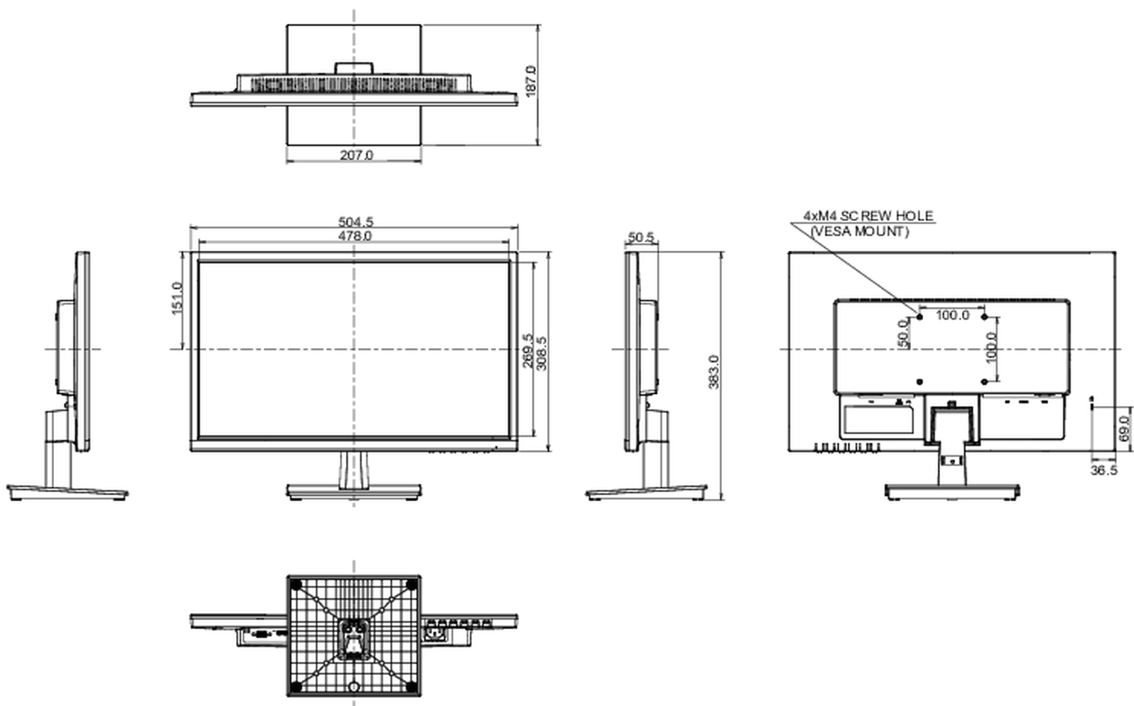

01 DISPLAY CHARACTERISTICS

Diagonal	21.5", 54.7cm
Panel	TN LED-Backlit
Native resolution	1920 x 1080 (HDMI, 2.1 megapixel Full HD)
Aspect ratio	16:9
Brightness	250 cd/m ² typical
Static contrast	1000:1 typical
Advanced contrast	80M:1
Response time (GTG)	1ms
Viewing zone	horizontal/vertical: 170°/160°, right/left: 85°/85°, up/down: 80°/80°
Colour support	16.7mIn (sRGB: 99%; NTSC: 72%)
Horizontal Sync	30 - 85kHz
Viewable area W x H	476.6 x 268.1mm, 18.8 x 10.6"
Pixel pitch	0.248mm
Colour	matte,

04 MECHANICAL

Display position adjustments	tilt
Tilt angle	22° up; 5° down
VESA mounting	100 x 100mm

05 ACCESSORIES INCLUDED

Cables	power, DVI, Audio
Other	quick start guide, safety guide

06 POWER MANAGEMENT

08 DIMENSIONS / WEIGHT

Product dimensions W x H x D	504.5 x 383 x 187mm
Box dimensions W x H x D	633 x 139 x 420mm
Weight (without box)	3.1kg
EAN code	4948570117567

All trademarks and registered trademarks acknowledged. E & O E. Specification subject to change without notice. All LCD's comply with ISO-9241-307:2008 in connection with pixel defects.