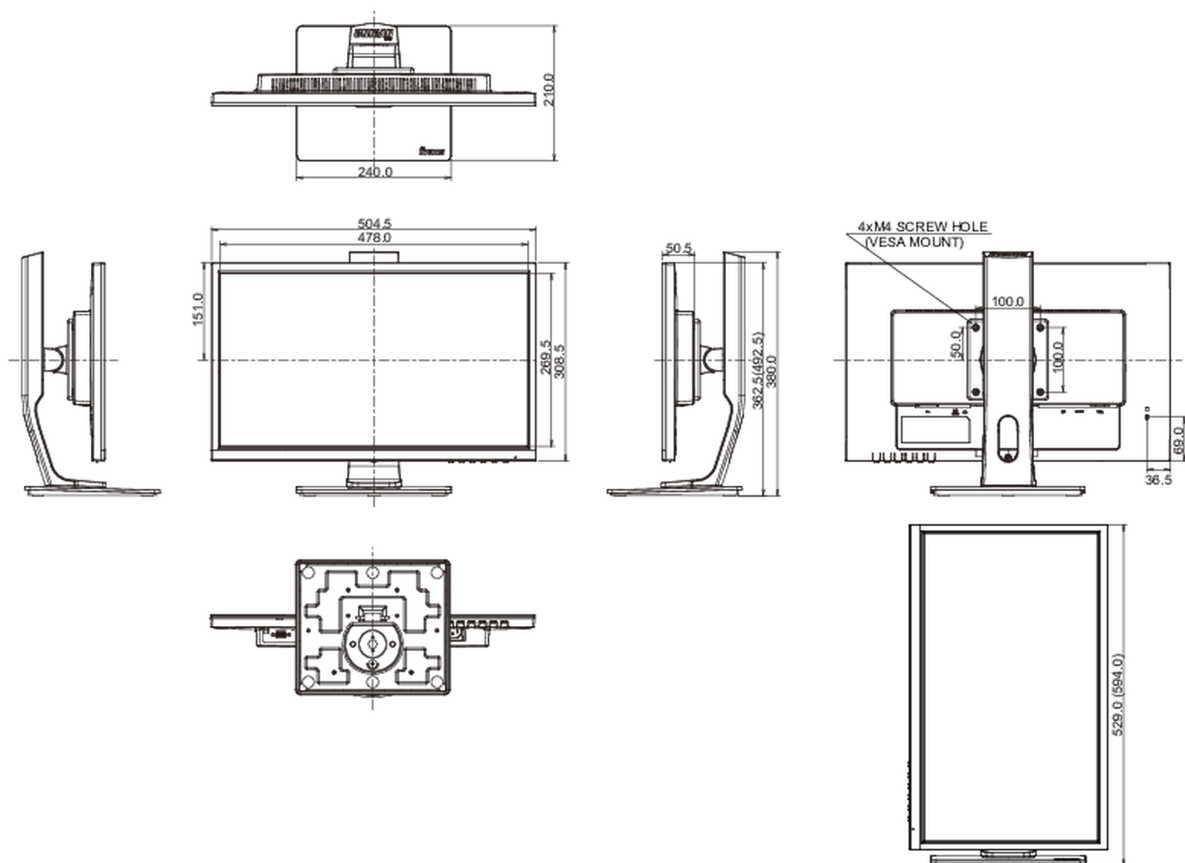

Other

quick start guide, safety guide

06 POWER MANAGEMENT

Power supply unit

internal

Power supply

AC 100 - 240V, 50/60Hz

Power usage

16W typical, 0.5W stand by, 0.5W off mode

07 SUSTAINABILITY

Regulations

TCO Certified, CE, TÜV-GS, EAC, VCCI-B, RoHS support, ErP, ENERGY STAR®, WEEE, REACH

Energy efficiency class (Regulation (EU) 2017/1369)

E

08 DIMENSIONS / WEIGHT

Product dimensions W x H x D

504.5 x 362.5 (492.5) x 210mm

Box dimensions W x H x D

677 x 379 x 190mm

Weight (without box)

4.7kg

EAN code

4948570117574

All trademarks and registered trademarks acknowledged. E & O E. Specification subject to change without notice. All LCD's comply with ISO-9241-307:2008 in connection with pixel defects.

© IIYAMA CORPORATION. ALL RIGHTS RESERVED

06.03.2025 05:26:43