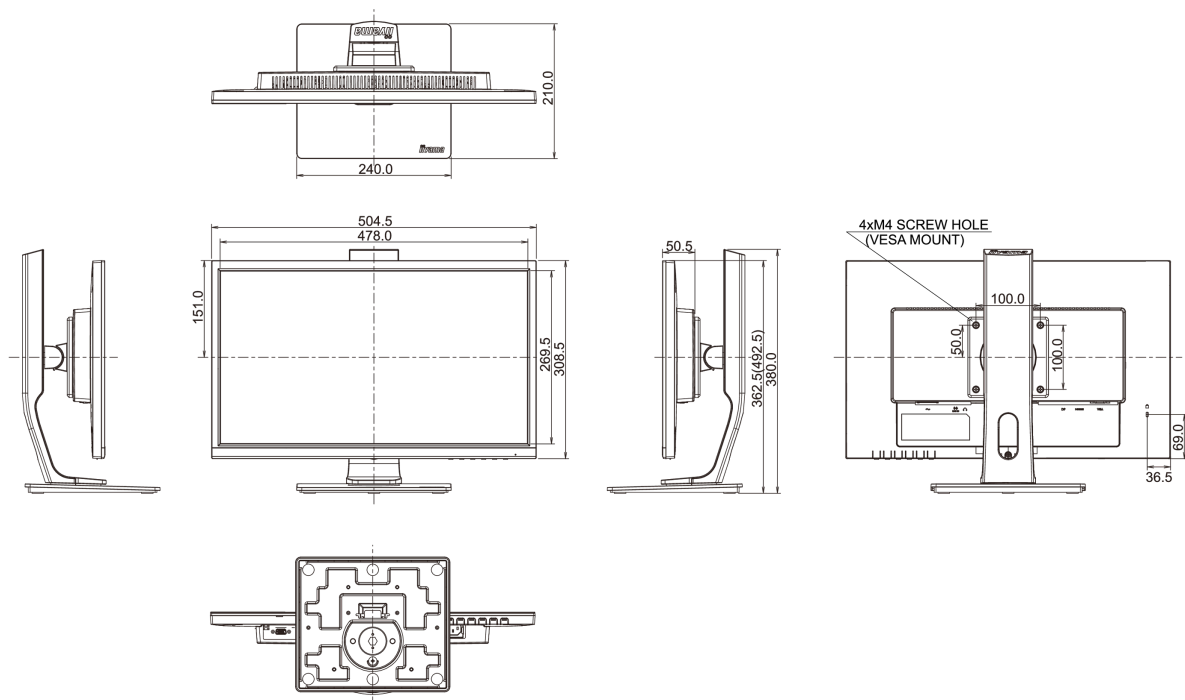

04 MECHANICAL

Display position adjustments	height, pivot (rotation), swivel, tilt
Height adjustment	130mm
Rotation (PIVOT function)	90°
Swivel stand	90°; ° left; 45° right
Tilt angle	22° up; 5° down
VESA mounting	100 x 100mm

F

Other

REACH SVHC above 0.1%: Lead

08 DIMENSIONS / WEIGHT

Product dimensions W x H x D

504.5 x 362.5 (492.5) x 210mm

Box dimensions W x H x D

685 x 190 x 419mm

Weight (without box)

4.7kg

EAN code

4948570117857

All trademarks and registered trademarks acknowledged. E & O E. Specification subject to change without notice. All LCD's comply with ISO-9241-307:2008 in connection with pixel defects.