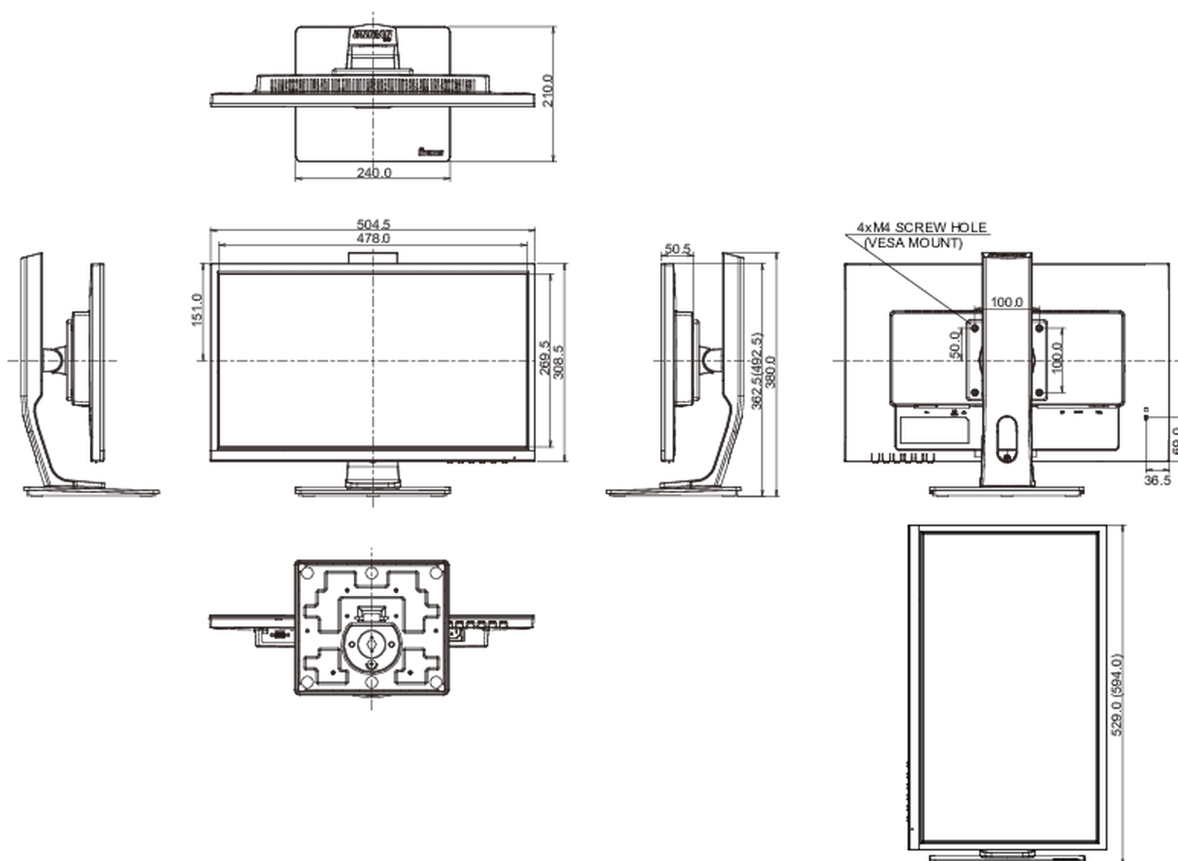

504.5 x 362.5 (492.5) x 210mm

Dimenzije kutije Š x V x D

685 x 190 x 419mm

Težina (bez kutije)

4.7kg

EAN kod

4948570117857

All trademarks and registered trademarks acknowledged. E & O E. Specification subject to change without notice. All LCD's comply with ISO-9241-307:2008 in connection with pixel defects.