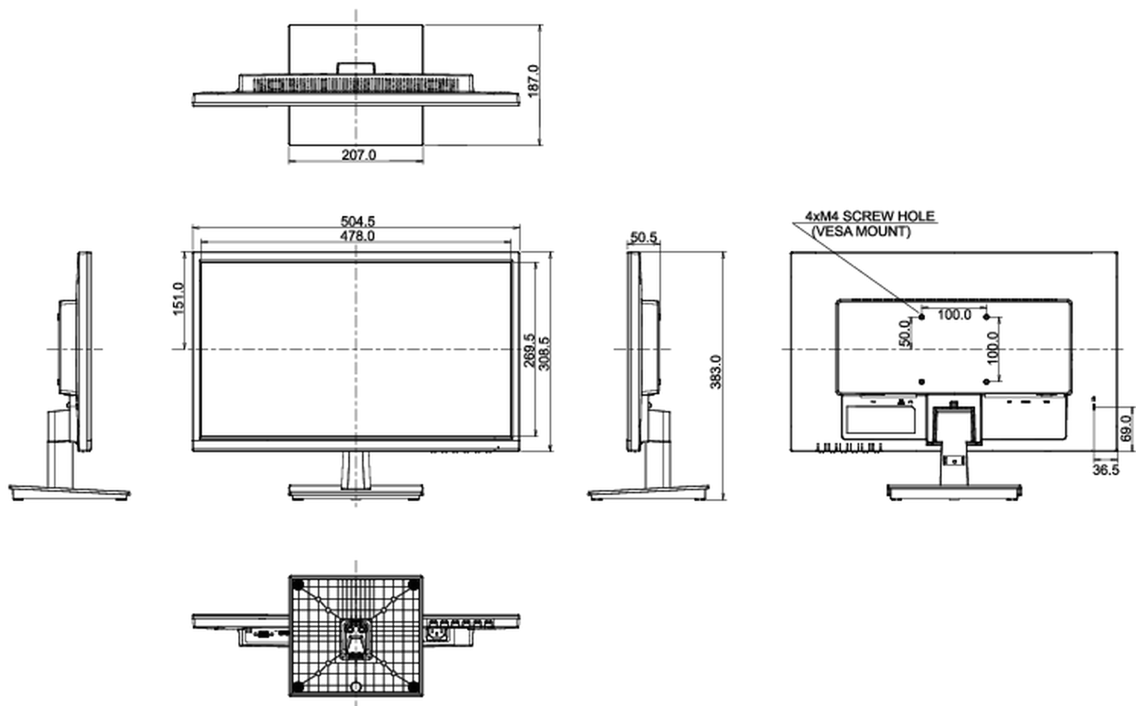

04 MECHANICAL

Display position adjustments	tilt
Tilt angle	22° up; 5° down
VESA mounting	100 x 100mm

05 ACCESSORIES INCLUDED

Cables	power, HDMI
Other	quick start guide, safety guide

06 POWER MANAGEMENT

Power supply unit	internal
Power supply	AC 100 - 240V, 50/60Hz
Power usage	19W typical, 0.5W stand by, 0.5W off mode

07 SUSTAINABILITY

Regulations	TCO, CE, TÜV-Bauart, EAC, VCCI-B, RoHS support, ErP, WEEE, REACH
Energy efficiency class (Regulation (EU) 2017/1369)	F
REACH SVHC	above 0.1%: Lead

08 DIMENSIONS / WEIGHT

Product dimensions W x H x D	504.5 x 383 x 187mm
Box dimensions W x H x D	633 x 139 x 420mm
Weight (without box)	3.1kg
EAN code	4948570117840