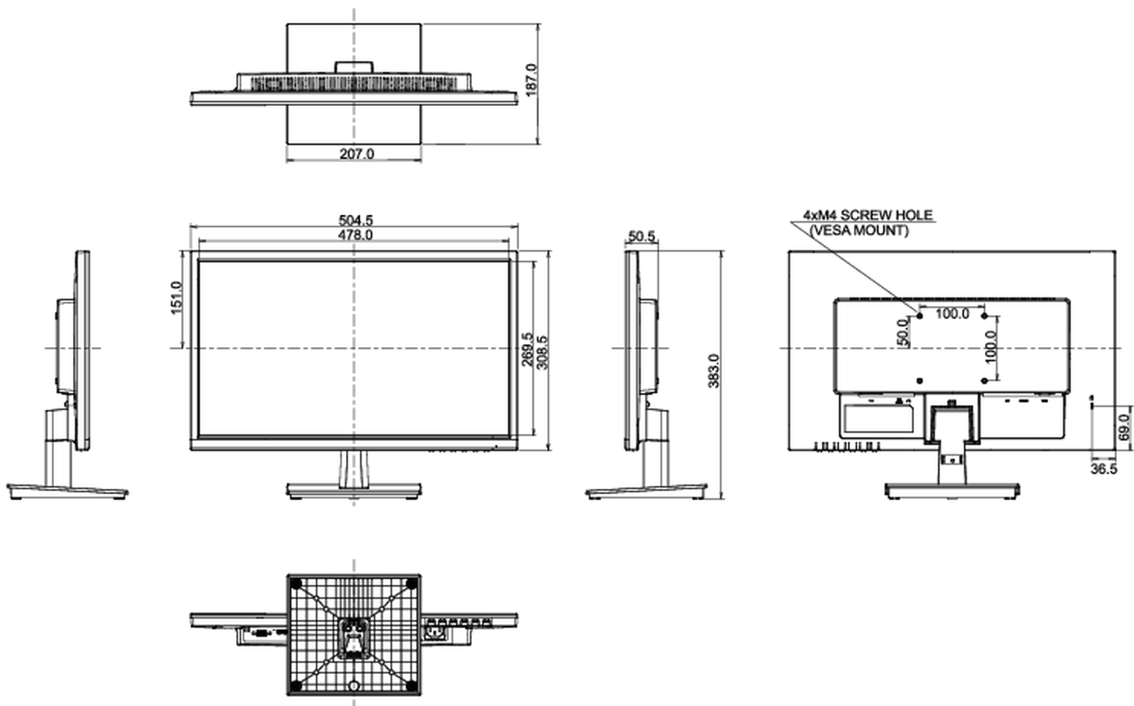

## 08 DIMENSIONS / WEIGHT

**Product dimensions W x H x D** 504.5 x 383 x 187mm

**Box dimensions W x H x D** 633 x 139 x 420mm

**Weight (without box)** 3.1kg

**EAN code** 4948570117840

All trademarks and registered trademarks acknowledged. E & O E. Specification subject to change without notice. All LCD's comply with ISO-9241-307:2008 in connection with pixel defects.