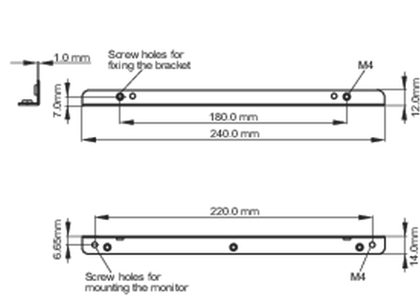

<Bracket A>

<Bracket B>

■ ProLite TF2215MC

<Bracket A>

<Bracket B>

All trademarks and registered trademarks acknowledged. E & O E. Specification subject to change without notice. All LCD's comply with ISO-9241-307:2008 in connection with pixel defects.