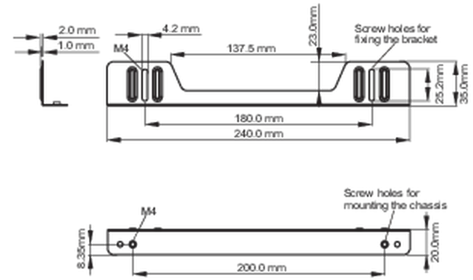

<Bracket B>

All trademarks and registered trademarks acknowledged. E & O E. Specification subject to change without notice. All LCD's comply with ISO-9241-307:2008 in connection with pixel defects.

© IIYAMA CORPORATION. ALL RIGHTS RESERVED