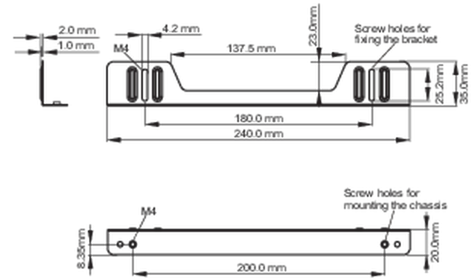

Type mounting bracket

■ ProLite TF1215MC

■ ProLite TF2215MC

02 DIMENSIONS / WEIGHT

Box dimensions W x H x D

423 x 220 x 410mm

EAN code

4948570032532

■ ProLite TF1215MC

<Bracket A>

<Bracket B>

■ ProLite TF2215MC

<Bracket A>

<Bracket B>

© IIYAMA CORPORATION. ALL RIGHTS RESERVED