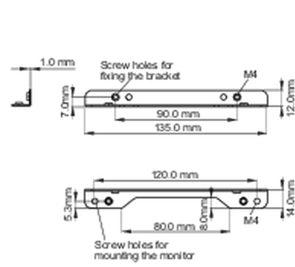

Box dimensions W x H x D

423 x 220 x 410mm

EAN code

4948570032532

■ ProLite TF1215MC

<Bracket A>