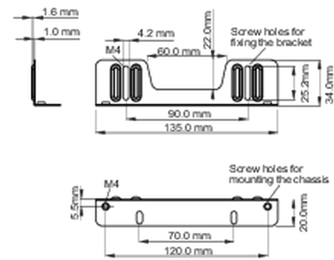

<Bracket B>