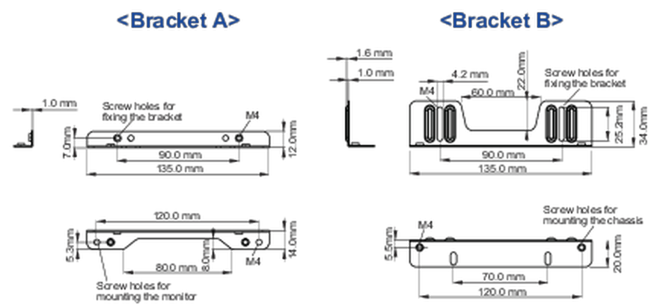

Type mounting bracket

■ ProLite TF1215MC

■ ProLite TF2215MC

02 DIMENSIONS / WEIGHT

Box dimensions W x H x D

423 x 220 x 410mm

EAN code

4948570032532