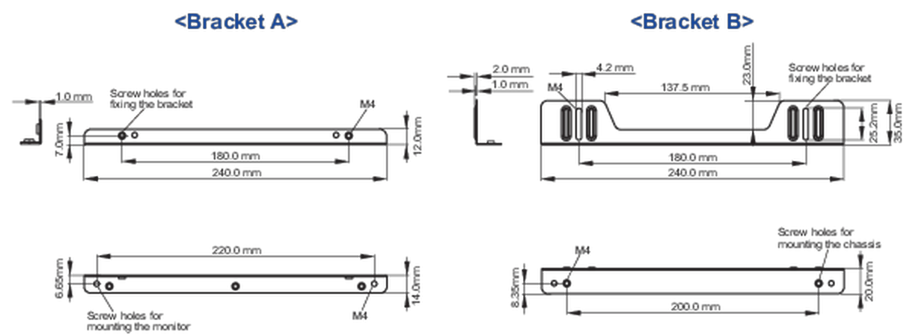

Type mounting bracket

■ ProLite TF1215MC

■ ProLite TF2215MC

02 DIMENSIONS / WEIGHT

Box dimensions W x H x D

423 x 220 x 410mm

EAN code

4948570032532