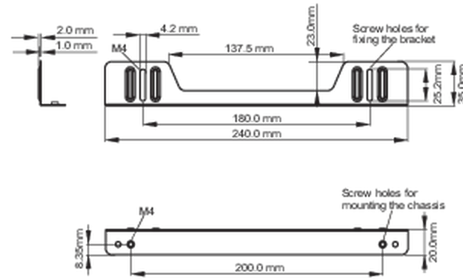

02 MÉRETEK / SÚLY

■ ProLite TF1215MC

<Bracket A>

<Bracket B>

■ ProLite TF2215MC

<Bracket A>

<Bracket B>

All trademarks and registered trademarks acknowledged. E & O E. Specification subject to change without notice. All LCD's comply with ISO-9241-307:2008 in connection with pixel defects.