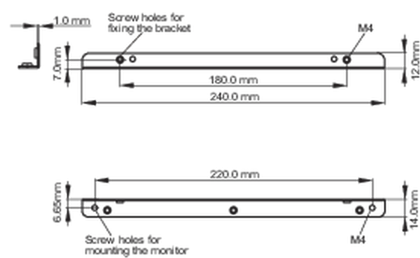

Típus

mounting bracket

■ ProLite TF1215MC

<Bracket A>

<Bracket B>

■ ProLite TF2215MC

<Bracket A>

<Bracket B>

02 MÉRETEK / SÚLY

■ ProLite TF1215MC

<Bracket A>

<Bracket B>

■ ProLite TF2215MC

<Bracket A>

<Bracket B>

All trademarks and registered trademarks acknowledged. E & O E. Specification subject to change without notice. All LCD's comply with ISO-9241-307:2008 in connection with pixel defects.