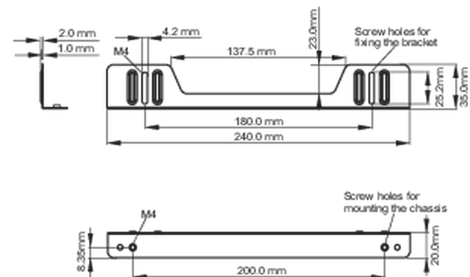

Típus

mounting bracket

■ ProLite TF1215MC

<Bracket A>

<Bracket B>

■ ProLite TF2215MC

<Bracket A>

<Bracket B>

02 MÉRETEK / SÚLY

■ ProLite TF1215MC

<Bracket A>

<Bracket B>

■ ProLite TF2215MC

<Bracket A>

<Bracket B>

All trademarks and registered trademarks acknowledged. E & O E. Specification subject to change without notice. All LCD's comply with ISO-9241-307:2008 in connection with pixel defects.