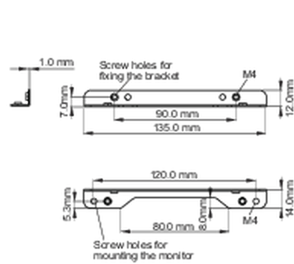

Típus

mounting bracket

■ ProLite TF1215MC

<Bracket A>

<Bracket B>

■ ProLite TF2215MC

<Bracket A>

<Bracket B>

02 MÉRETEK / SÚLY

■ ProLite TF1215MC

<Bracket A>

<Bracket B>

■ ProLite TF2215MC

<Bracket A>

<Bracket B>

All trademarks and registered trademarks acknowledged. E & O E. Specification subject to change without notice. All LCD's comply with ISO-9241-307:2008 in connection with pixel defects.