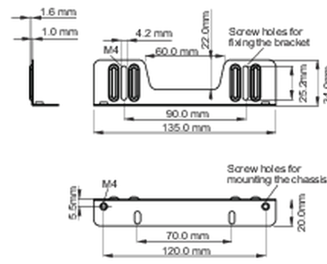

02 MÉRETEK / SÚLY

■ ProLite TF1215MC

<Bracket A>

<Bracket B>

■ ProLite TF2215MC

<Bracket A>

<Bracket B>

All trademarks and registered trademarks acknowledged. E & O E. Specification subject to change without notice. All LCD's comply with ISO-9241-307:2008 in connection with pixel defects.