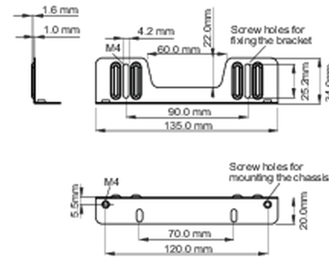

Típus

mounting bracket

■ ProLite TF1215MC

<Bracket A>

<Bracket B>

■ ProLite TF2215MC

<Bracket A>

<Bracket B>

02 MÉRETEK / SÚLY

■ ProLite TF1215MC

<Bracket A>

<Bracket B>

■ ProLite TF2215MC

<Bracket A>

<Bracket B>

All trademarks and registered trademarks acknowledged. E & O E. Specification subject to change without notice. All LCD's comply with ISO-9241-307:2008 in connection with pixel defects.