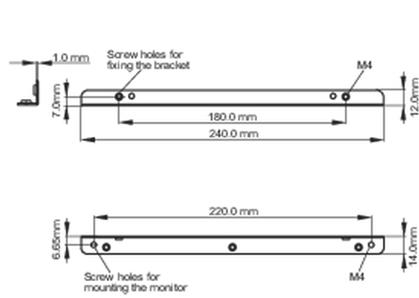

02 MÉRETEK / SÚLY

■ ProLite TF1215MC

<Bracket A>

<Bracket B>

■ ProLite TF2215MC

<Bracket A>

<Bracket B>

All trademarks and registered trademarks acknowledged. E & O E. Specification subject to change without notice. All LCD's comply with ISO-9241-307:2008 in connection with pixel defects.