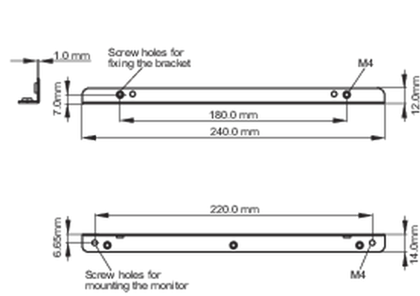

■ ProLite TF2215MC

<Bracket A>