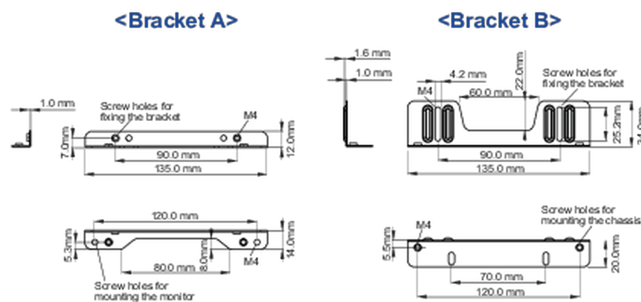

■ ProLite TF1215MC