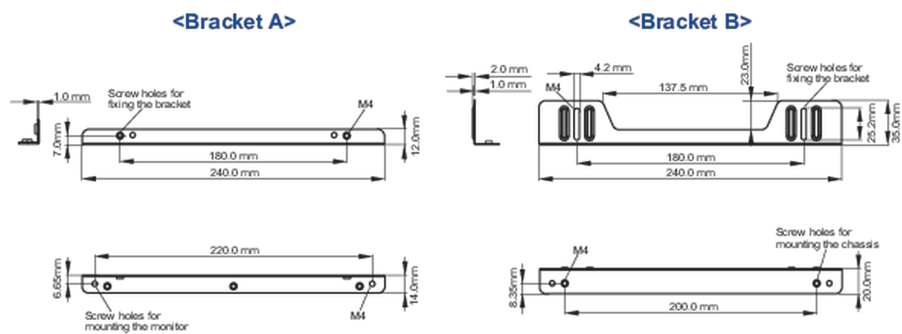

## 01 TECHNICAL SPECIFICATION

Type mounting bracket

## 02 DIMENSIONS / WEIGHT

Box dimensions W x H x D

423 x 220 x 410mm

EAN code

4948570032532

■ ProLite TF1215MC

<Bracket A>

<Bracket B>