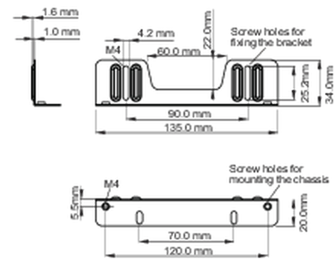

## 02 DIMENSIONS / WEIGHT

Box dimensions W x H x D

423 x 220 x 410mm

EAN code

4948570032532

■ ProLite TF1215MC

<Bracket A>

<Bracket B>