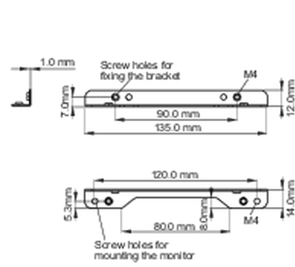

## 02 DIMENSIONS / WEIGHT

Box dimensions W x H x D

423 x 220 x 410mm

EAN code

4948570032532

■ ProLite TF1215MC

<Bracket A>

<Bracket B>