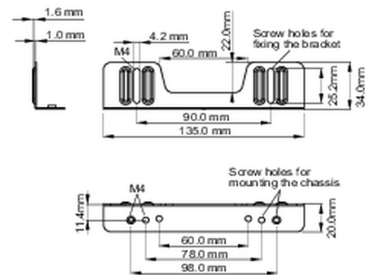

### 02 DIMENSIONS / WEIGHT

■ ProLite TF1015MC

<Bracket A>

<Bracket B>

■ ProLite TF1515MC / ProLite TF2415MC

<Bracket A>

<Bracket B>

All trademarks and registered trademarks acknowledged. E & O E. Specification subject to change without notice. All LCD's comply with ISO-9241-307:2008 in connection with pixel defects.