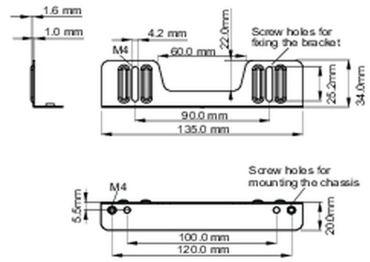

### 02 DIMENSIONS / WEIGHT

■ ProLite TF1015MC

<Bracket A>

<Bracket B>

■ ProLite TF1515MC / ProLite TF2415MC

<Bracket A>

<Bracket B>

All trademarks and registered trademarks acknowledged. E & O E. Specification subject to change without notice. All LCD's comply with ISO-9241-307:2008 in connection with pixel defects.