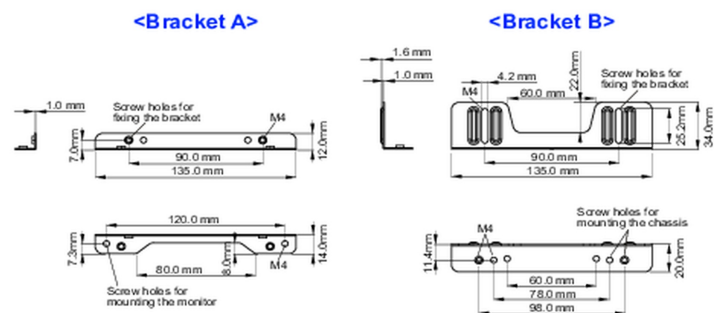

### 02 DIMENSIONS / WEIGHT

■ ProLite TF1015MC

<Bracket A>

<Bracket B>

■ ProLite TF1515MC / ProLite TF2415MC

<Bracket A>

<Bracket B>

All trademarks and registered trademarks acknowledged. E & O E. Specification subject to change without notice. All LCD's comply with ISO-9241-307:2008 in connection with pixel defects.