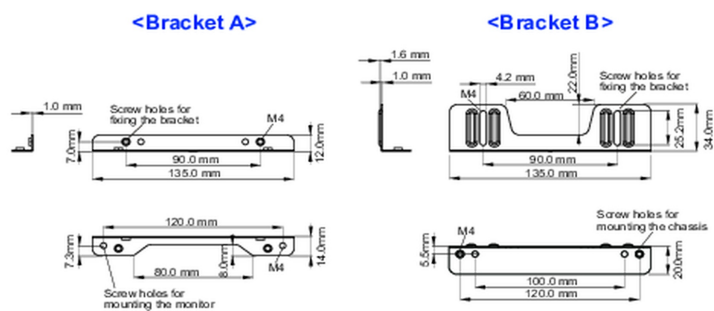

■ ProLite TF1015MC