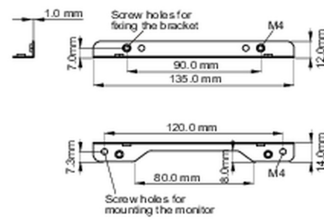

### 02 DIMENSIONS / WEIGHT

■ ProLite TF1015MC

<Bracket A>

<Bracket B>

■ ProLite TF1515MC / ProLite TF2415MC

<Bracket A>

<Bracket B>

All trademarks and registered trademarks acknowledged. E & O E. Specification subject to change without notice. All LCD's comply with ISO-9241-307:2008 in connection with pixel defects.