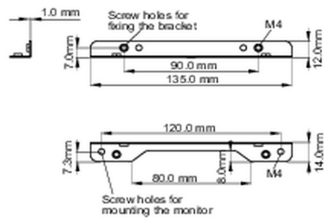

### 02 DIMENSIONS / WEIGHT

■ ProLite TF1015MC

<Bracket A>

<Bracket B>

■ ProLite TF1515MC / ProLite TF2415MC

<Bracket A>

<Bracket B>

All trademarks and registered trademarks acknowledged. E & O E. Specification subject to change without notice. All LCD's comply with ISO-9241-307:2008 in connection with pixel defects.