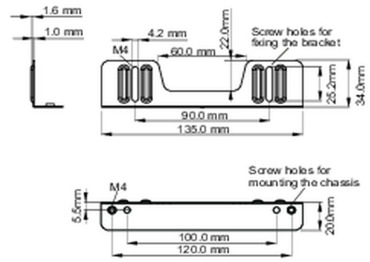

### 02 DIMENZIJE / TEŽINA

■ ProLite TF1015MC

<Bracket A>

<Bracket B>

■ ProLite TF1515MC / ProLite TF2415MC

<Bracket A>

<Bracket B>

All trademarks and registered trademarks acknowledged. E & O E. Specification subject to change without notice. All LCD's comply with ISO-9241-307:2008 in connection with pixel defects.