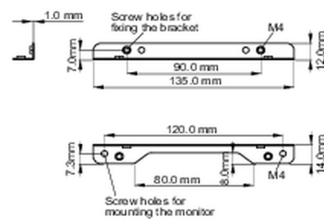

### 02 DIMENZIJE / TEŽINA

■ ProLite TF1015MC

<Bracket A>

<Bracket B>

■ ProLite TF1515MC / ProLite TF2415MC

<Bracket A>

<Bracket B>

All trademarks and registered trademarks acknowledged. E & O E. Specification subject to change without notice. All LCD's comply with ISO-9241-307:2008 in connection with pixel defects.