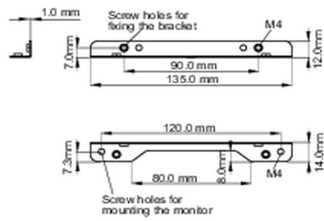

### 02 DIMENZIJE / TEŽINA

■ ProLite TF1015MC

<Bracket A>

<Bracket B>

■ ProLite TF1515MC / ProLite TF2415MC

<Bracket A>

<Bracket B>

All trademarks and registered trademarks acknowledged. E & O E. Specification subject to change without notice. All LCD's comply with ISO-9241-307:2008 in connection with pixel defects.