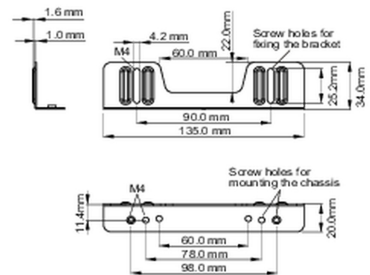

### 02 DIMENZIJE / TEŽINA

■ ProLite TF1015MC

<Bracket A>

<Bracket B>

■ ProLite TF1515MC / ProLite TF2415MC

<Bracket A>

<Bracket B>

All trademarks and registered trademarks acknowledged. E & O E. Specification subject to change without notice. All LCD's comply with ISO-9241-307:2008 in connection with pixel defects.