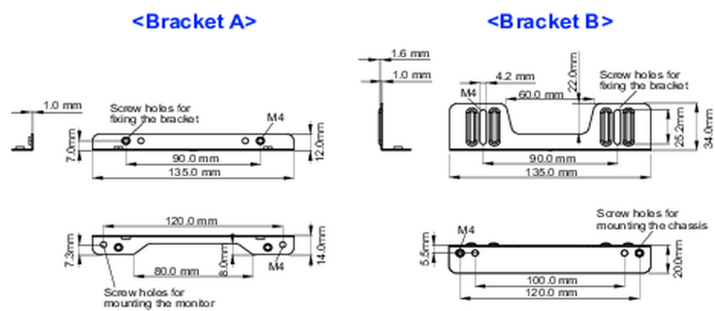

■ ProLite TF1015MC