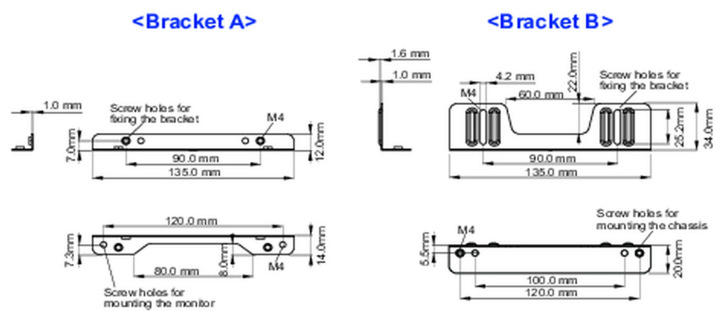

Mounting kit for built-in equipment

This solution is compatible for the following iiyama models: TF1015MC, TF1515MC, TF2415MC.

01 TECHNIKAI PARAMÉTEREK

Típus mounting bracket

■ ProLite TF1015MC

■ ProLite TF1515MC / ProLite TF2415MC

02 MÉRETEK / SÚLY

■ ProLite TF1015MC

<Bracket A>

<Bracket B>

■ ProLite TF1515MC / ProLite TF2415MC

<Bracket A>

<Bracket B>

All trademarks and registered trademarks acknowledged. E & O E. Specification subject to change without notice. All LCD's comply with ISO-9241-307:2008 in connection with pixel defects.