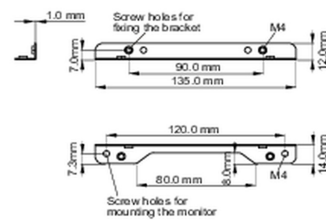

02 MÉRETEK / SÚLY

■ ProLite TF1015MC

<Bracket A>

<Bracket B>

■ ProLite TF1515MC / ProLite TF2415MC

<Bracket A>

<Bracket B>

All trademarks and registered trademarks acknowledged. E & O E. Specification subject to change without notice. All LCD's comply with ISO-9241-307:2008 in connection with pixel defects.