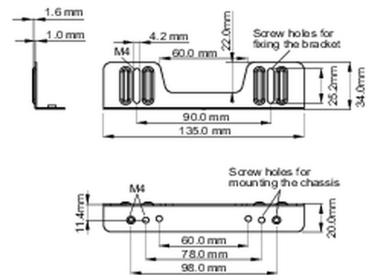

02 MÉRETEK / SÚLY

■ ProLite TF1015MC

<Bracket A>

<Bracket B>

■ ProLite TF1515MC / ProLite TF2415MC

<Bracket A>

<Bracket B>

All trademarks and registered trademarks acknowledged. E & O E. Specification subject to change without notice. All LCD's comply with ISO-9241-307:2008 in connection with pixel defects.