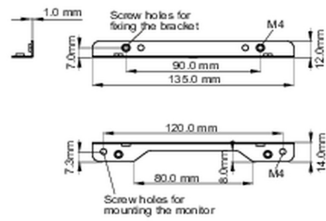

Mounting kit for built-in equipment

This solution is compatible for the following iiyama models: TF1015MC, TF1515MC, TF2415MC.

01 TECHNIKAI PARAMÉTEREK

Típus mounting bracket

■ ProLite TF1015MC

■ ProLite TF1515MC / ProLite TF2415MC

02 MÉRETEK / SÚLY

■ ProLite TF1015MC

<Bracket A>

<Bracket B>

■ ProLite TF1515MC / ProLite TF2415MC

<Bracket A>

<Bracket B>

All trademarks and registered trademarks acknowledged. E & O E. Specification subject to change without notice. All LCD's comply with ISO-9241-307:2008 in connection with pixel defects.