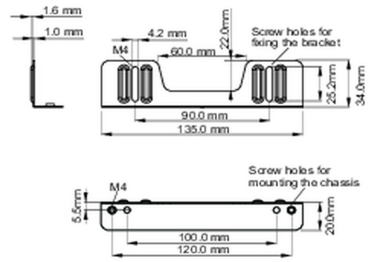

Mounting kit for built-in equipment

This solution is compatible for the following iiyama models: TF1015MC, TF1515MC, TF2415MC.

01 TECHNIKAI PARAMÉTEREK

Típus mounting bracket

■ ProLite TF1015MC

■ ProLite TF1515MC / ProLite TF2415MC

02 MÉRETEK / SÚLY

■ ProLite TF1015MC

<Bracket A>

<Bracket B>

■ ProLite TF1515MC / ProLite TF2415MC

<Bracket A>

<Bracket B>

All trademarks and registered trademarks acknowledged. E & O E. Specification subject to change without notice. All LCD's comply with ISO-9241-307:2008 in connection with pixel defects.