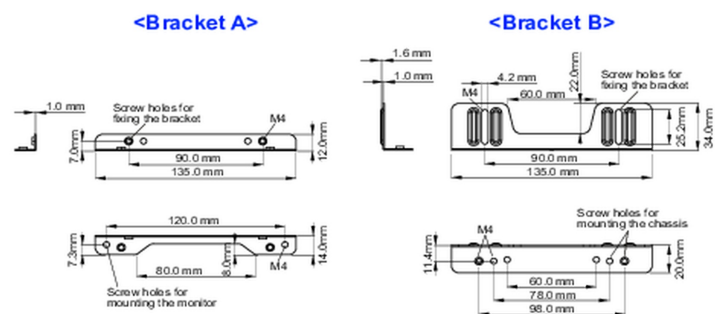

Mounting kit for built-in equipment

This solution is compatible for the following iiyama models: TF1015MC, TF1515MC, TF2415MC.

01 TECHNIKAI PARAMÉTEREK

Típus mounting bracket

■ ProLite TF1015MC

■ ProLite TF1515MC / ProLite TF2415MC

02 MÉRETEK / SÚLY

■ ProLite TF1015MC

<Bracket A>

<Bracket B>

■ ProLite TF1515MC / ProLite TF2415MC

<Bracket A>

<Bracket B>

All trademarks and registered trademarks acknowledged. E & O E. Specification subject to change without notice. All LCD's comply with ISO-9241-307:2008 in connection with pixel defects.