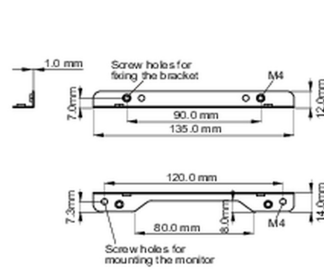

### 02 DIMENSIONES / PESO

■ ProLite TF1015MC

<Bracket A>

<Bracket B>

■ ProLite TF1515MC / ProLite TF2415MC

<Bracket A>

<Bracket B>

All trademarks and registered trademarks acknowledged. E & O E. Specification subject to change without notice. All LCD's comply with ISO-9241-307:2008 in connection with pixel defects.