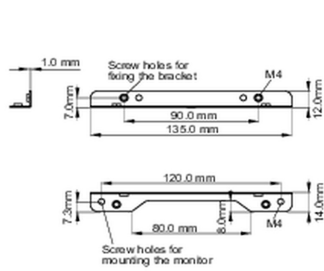

### 02 DIMENSIONES / PESO

■ ProLite TF1015MC

<Bracket A>

<Bracket B>

■ ProLite TF1515MC / ProLite TF2415MC

<Bracket A>

<Bracket B>

All trademarks and registered trademarks acknowledged. E & O E. Specification subject to change without notice. All LCD's comply with ISO-9241-307:2008 in connection with pixel defects.