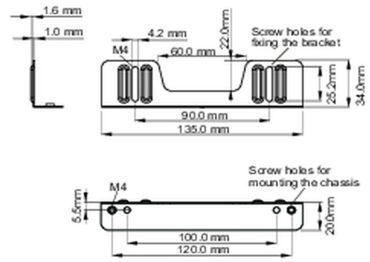

### 02 DIMENSIONES / PESO

■ ProLite TF1015MC

<Bracket A>

<Bracket B>

■ ProLite TF1515MC / ProLite TF2415MC

<Bracket A>

<Bracket B>

All trademarks and registered trademarks acknowledged. E & O E. Specification subject to change without notice. All LCD's comply with ISO-9241-307:2008 in connection with pixel defects.