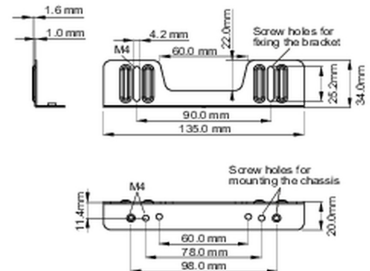

### 02 DIMENSIONES / PESO

■ ProLite TF1015MC

<Bracket A>

<Bracket B>

■ ProLite TF1515MC / ProLite TF2415MC

<Bracket A>

<Bracket B>

All trademarks and registered trademarks acknowledged. E & O E. Specification subject to change without notice. All LCD's comply with ISO-9241-307:2008 in connection with pixel defects.