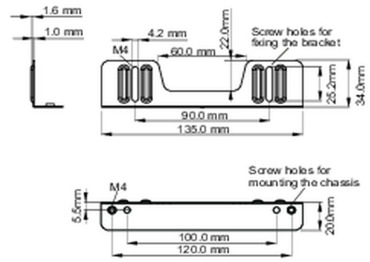

Mounting kit for built-in equipment

This solution is compatible for the following iiyama models: TF1015MC, TF1515MC, TF2415MC.

01 TECHNICAL SPECIFICATION

Type mounting bracket

■ ProLite TF1015MC

■ ProLite TF1515MC / ProLite TF2415MC

02 DIMENSIONS / WEIGHT

■ ProLite TF1015MC

<Bracket A>

<Bracket B>

■ ProLite TF1515MC / ProLite TF2415MC

<Bracket A>

<Bracket B>

All trademarks and registered trademarks acknowledged. E & O E. Specification subject to change without notice. All LCD's comply with ISO-9241-307:2008 in connection with pixel defects.