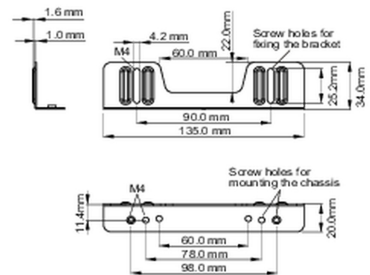

02 DIMENSIONS / WEIGHT

■ ProLite TF1015MC

<Bracket A>

<Bracket B>

■ ProLite TF1515MC / ProLite TF2415MC

<Bracket A>

<Bracket B>

All trademarks and registered trademarks acknowledged. E & O E. Specification subject to change without notice. All LCD's comply with ISO-9241-307:2008 in connection with pixel defects.