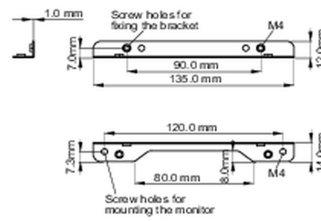

### 02 DIMENSIONS / WEIGHT

■ ProLite TF1015MC

<Bracket A>

<Bracket B>

■ ProLite TF1515MC / ProLite TF2415MC

<Bracket A>

<Bracket B>

All trademarks and registered trademarks acknowledged. E & O E. Specification subject to change without notice. All LCD's comply with ISO-9241-307:2008 in connection with pixel defects.