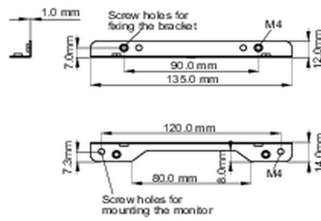

### 02 DIMENSIONS / WEIGHT

■ ProLite TF1015MC

<Bracket A>

<Bracket B>

■ ProLite TF1515MC / ProLite TF2415MC

<Bracket A>

<Bracket B>

All trademarks and registered trademarks acknowledged. E & O E. Specification subject to change without notice. All LCD's comply with ISO-9241-307:2008 in connection with pixel defects.