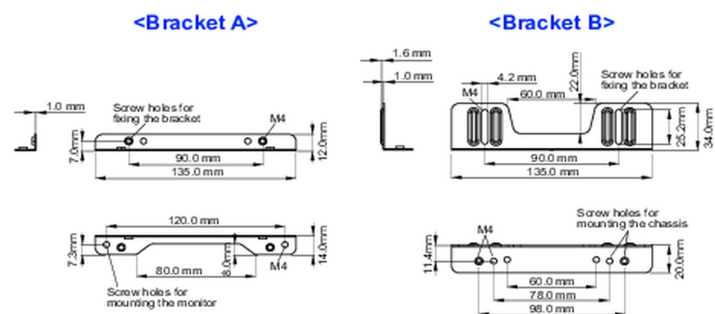

### 02 DIMENSIONS / WEIGHT

■ ProLite TF1015MC

<Bracket A>

<Bracket B>

■ ProLite TF1515MC / ProLite TF2415MC

<Bracket A>

<Bracket B>

All trademarks and registered trademarks acknowledged. E & O E. Specification subject to change without notice. All LCD's comply with ISO-9241-307:2008 in connection with pixel defects.