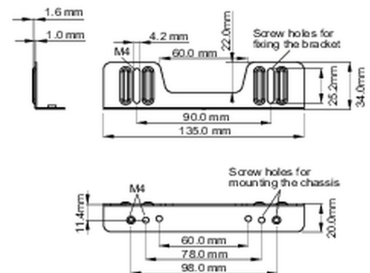

### 02 DIMENSIONS / WEIGHT

■ ProLite TF1015MC

<Bracket A>

<Bracket B>

■ ProLite TF1515MC / ProLite TF2415MC

<Bracket A>

<Bracket B>

All trademarks and registered trademarks acknowledged. E & O E. Specification subject to change without notice. All LCD's comply with ISO-9241-307:2008 in connection with pixel defects.