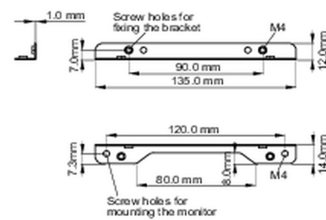

02 DIMENSIONS / WEIGHT

■ ProLite TF1015MC

<Bracket A>

<Bracket B>

■ ProLite TF1515MC / ProLite TF2415MC

<Bracket A>

<Bracket B>

All trademarks and registered trademarks acknowledged. E & O E. Specification subject to change without notice. All LCD's comply with ISO-9241-307:2008 in connection with pixel defects.