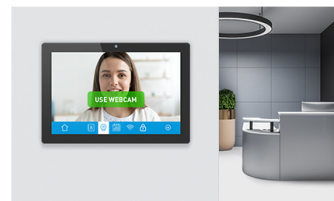

10.1” PCAP 10pt touch screen with Android and Power over Ethernet Technology

The ProLite TW1023ASC-B1P touch panel PC is a perfect choice for high-use environments such as retail, interactive POS, information desks or hospitality applications. Thanks to the pre-installed Android operating system, it is possible to easily customize the monitor by installing applications directly to it.

The Power over Ethernet technology (POE) allows to provide both data connection and power by a single cable, simplifying all installations. This monitor can operate in landscape, portrait or face-up orientation. Together with the built-in camera, microphone and speakers it offers limitless, interactive installation possibilities.

Built-in webcam, microphone & speakers

Making the screen a perfect solution for semi or fully automated reception solutions allowing businesses to track and manage visitor traffic at the front desk lobby without compromising on the safety and security of your staff, visitors and company assets.

01 DISPLAY CHARACTERISTICS

Design	Edge to edge glass
Diagonal	10.1", 25.5cm
Panel	IPS Panel Technology, LED
Native resolution	1280 x 800 (1 megapixel HD)
Aspect ratio	16:10
Panel brightness	450 cd/m ²
Brightness	385 cd/m ² with touch
Light transmittance	85%
Static contrast	1000:1 with touch
Response time (GTG)	25ms
Viewing zone	horizontal/vertical: 160°/160°, right/left: 80°/80°, up/down: 80°/80°
Colour support	16.7mln 8bit
Viewable area W x H	216.6 x 135.4mm, 8.5 x 5.3"
Pixel pitch	0.1692mm
Bezel colour and finish	black, matte