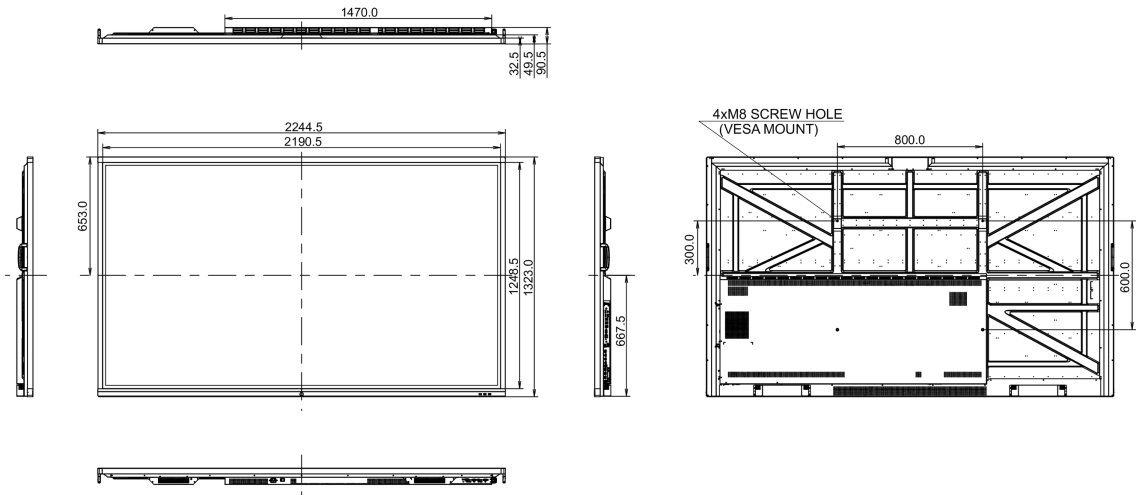

Product dimensions W x H x D 2244.7 x 1323 x 90.5mm

Box dimensions W x H x D 2483 x 1493 x 376mm

Weight (without box) 101.5kg

Weight (with box) 138.75kg

EAN code 4948570117772

All trademarks and registered trademarks acknowledged. E & O E. Specification subject to change without notice. All LCD's comply with ISO-9241-307:2008 in connection with pixel defects.

© IIYAMA CORPORATION. ALL RIGHTS RESERVED