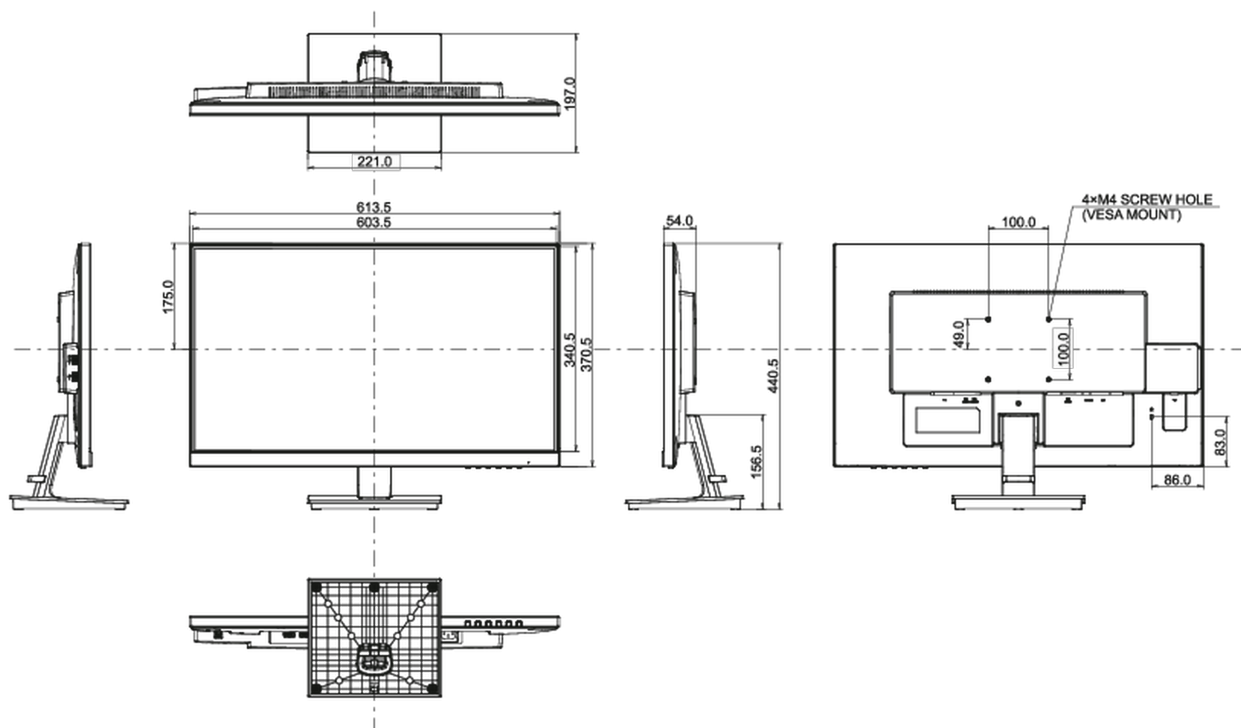

04 MECHANICAL

| | |
|------------------------------|-----------------|
| Display position adjustments | tilt |
| Tilt angle | 22° up; 5° down |
| VESA mounting | 100 x 100mm |
| Operation temperature range | 5°C - 35°C |

05 ACCESSORIES INCLUDED

| | |
|--------|---------------------------------|
| Cables | power, USB, HDMI, DP |
| Other | quick start guide, safety guide |

06 POWER MANAGEMENT

| | |
|-------------------|---|
| Power supply unit | internal |
| Power supply | AC 100 - 240V, 50/60Hz |
| Power usage | 35W typical, 0.5W stand by, 0.5W off mode |

08 DIMENSIONS / WEIGHT

| | |
|------------------------------|-----------------------|
| Product dimensions W x H x D | 613.5 x 440.5 x 197mm |
| Box dimensions W x H x D | 640 x 451 x 140mm |
| Weight (without box) | 4.6kg |
| Weight (with box) | 6.4kg |
| EAN code | 4948570117697 |