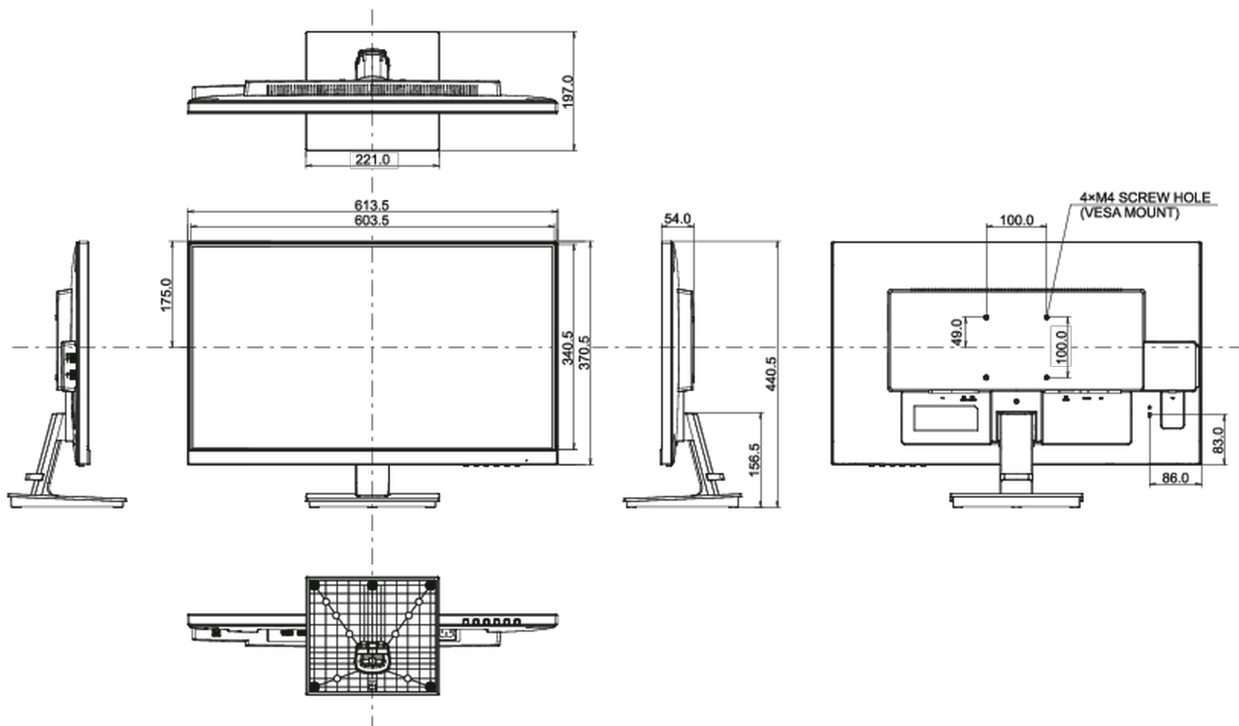

04 MECHANICAL

Display position adjustments	tilt
Tilt angle	22° up; 5° down
VESA mounting	100 x 100mm
Operation temperature range	5°C - 35°C

05 ACCESSORIES INCLUDED

Cables	power, USB, HDMI, DP
Other	quick start guide, safety guide

08 DIMENSIONS / WEIGHT

Product dimensions W x H x D	613.5 x 440.5 x 197mm
Box dimensions W x H x D	640 x 451 x 140mm
Weight (without box)	4.6kg
Weight (with box)	6.4kg
EAN code	4948570117697

All trademarks and registered trademarks acknowledged. E & O E. Specification subject to change without notice. All LCD's comply with ISO-9241-307:2008 in connection with pixel defects.