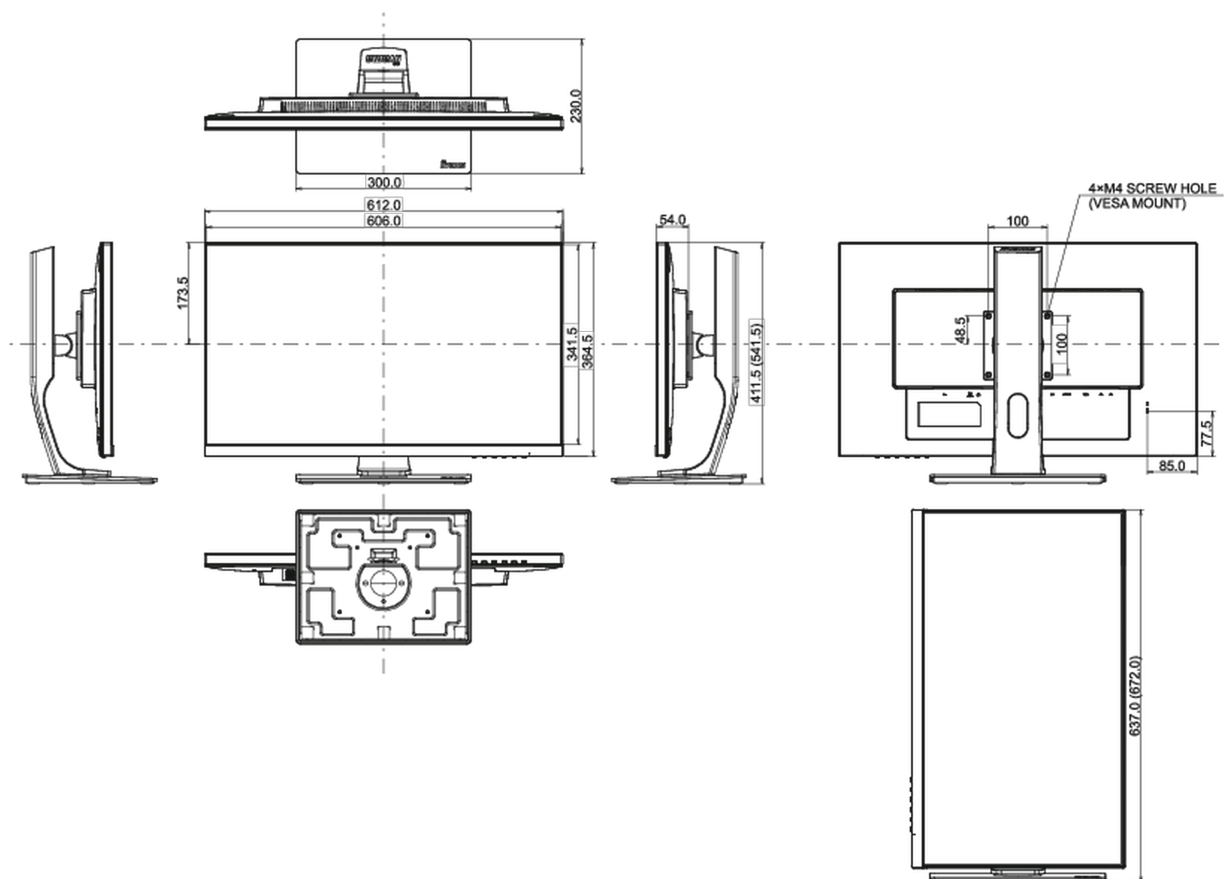

## 08 DIMENZIJE / TEŽINA

Dimenzije proizvoda Š x V x D 612 x 411.5 (541.5) x 230mm

Težina (bez kutije) 7.1kg

EAN kod 4948570117666

*All trademarks and registered trademarks acknowledged. E & O E. Specification subject to change without notice. All LCD's comply with ISO-9241-307:2008 in connection with pixel defects.*