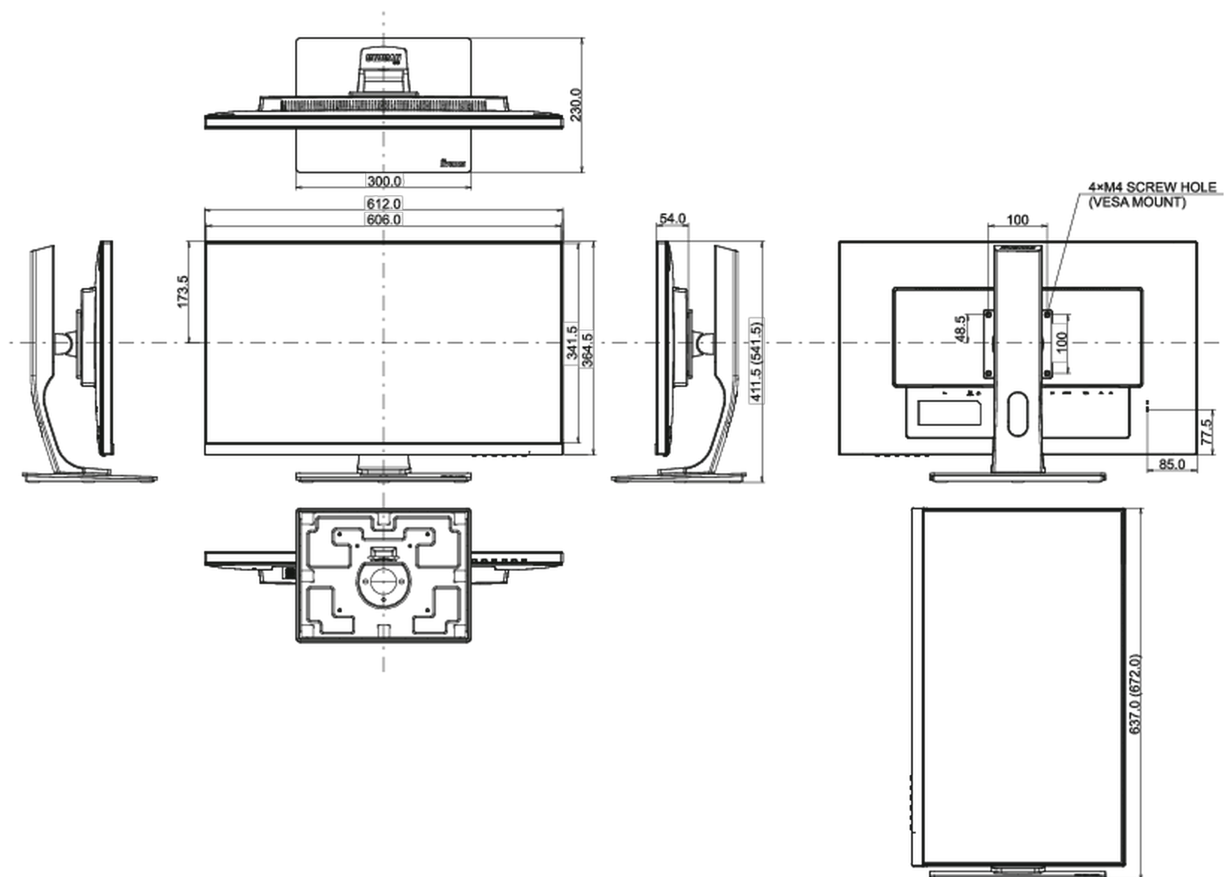

## 08 DIMENSIONES / PESO

Producto dimensiones W x H x D	612 x 411.5 (541.5) x 230mm
Peso (sin caja)	7.1kg
Código EAN	4948570117666

*All trademarks and registered trademarks acknowledged. E & O E. Specification subject to change without notice. All LCD's comply with ISO-9241-307:2008 in connection with pixel defects.*