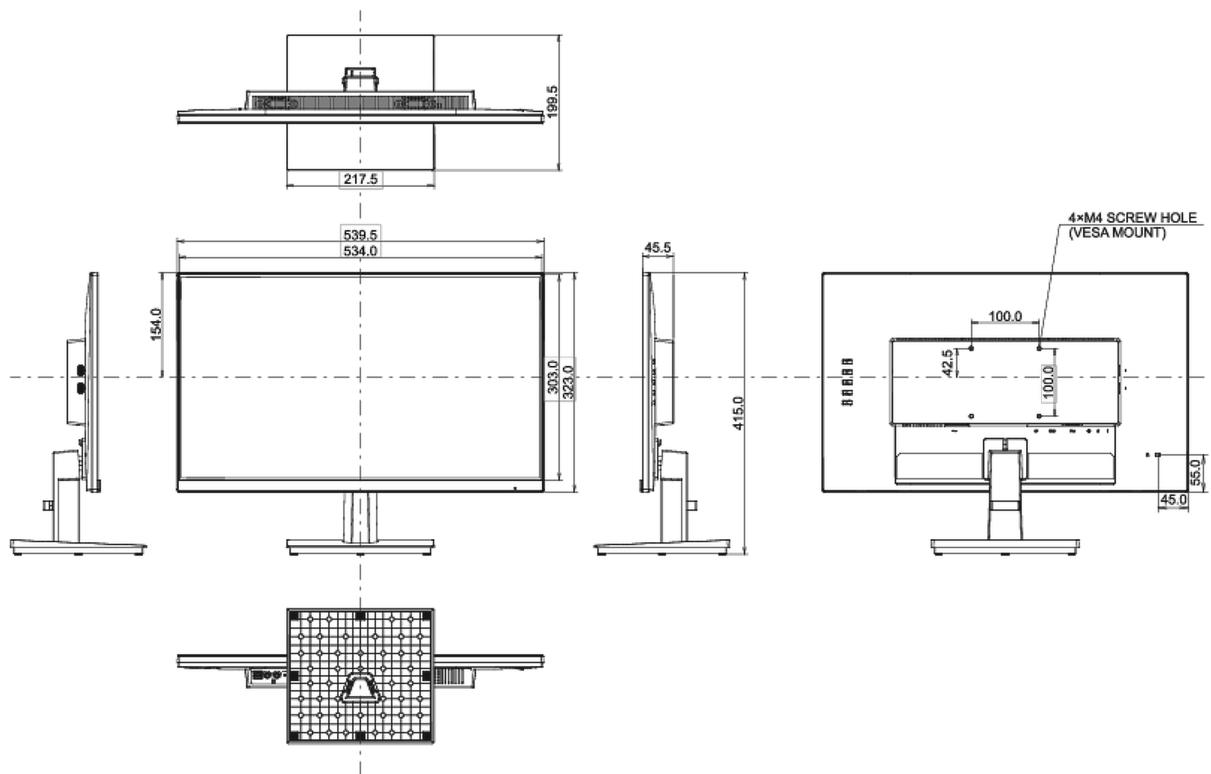

01 DISPLAY CHARACTERISTICS

Design	ultra slim
Diagonal	23.8", 60.5cm
Panel	IPS panel technology LED, matte finish
Native resolution	1920 x 1080 @60Hz (2.1 megapixel Full HD)
Aspect ratio	16:9
Panel brightness	250 cd/m ²
Static contrast	1000:1
Advanced contrast	80M:1
Response time (GTG)	4ms
Viewing zone	horizontal/vertical: 178°/178°, right/left: 89°/89°, up/down: 89°/89°
Colour support	16.7mIn (sRGB: 96%; NTSC: 72%)
Horizontal Sync	30 - 84kHz
Viewable area W x H	527 x 296.5mm, 20.7 x 11.7"
Pixel pitch	0.275mm
Colour	matte

04 MECHANICAL

Display position adjustments	tilt
Tilt angle	21.5° up; 3.5° down
VESA mounting	100 x 100mm

05 ACCESSORIES INCLUDED

Cables	power, USB, HDMI
Other	quick start guide, safety guide

06 POWER MANAGEMENT

Energy efficiency class (Regulation (EU) 2017/1369)	F
---	---

REACH SVHC	above 0.1%: Lead
------------	------------------

08 DIMENSIONS / WEIGHT

Product dimensions W x H x D	539.5 x 415 x 199.5mm
------------------------------	-----------------------

Box dimensions W x H x D	620 x 415 x 124mm
--------------------------	-------------------

Weight (without box)	3.3kg
----------------------	-------

EAN code	4948570117499
----------	---------------

All trademarks and registered trademarks acknowledged. E & O E. Specification subject to change without notice. All LCD's comply with ISO-9241-307:2008 in connection with pixel defects.