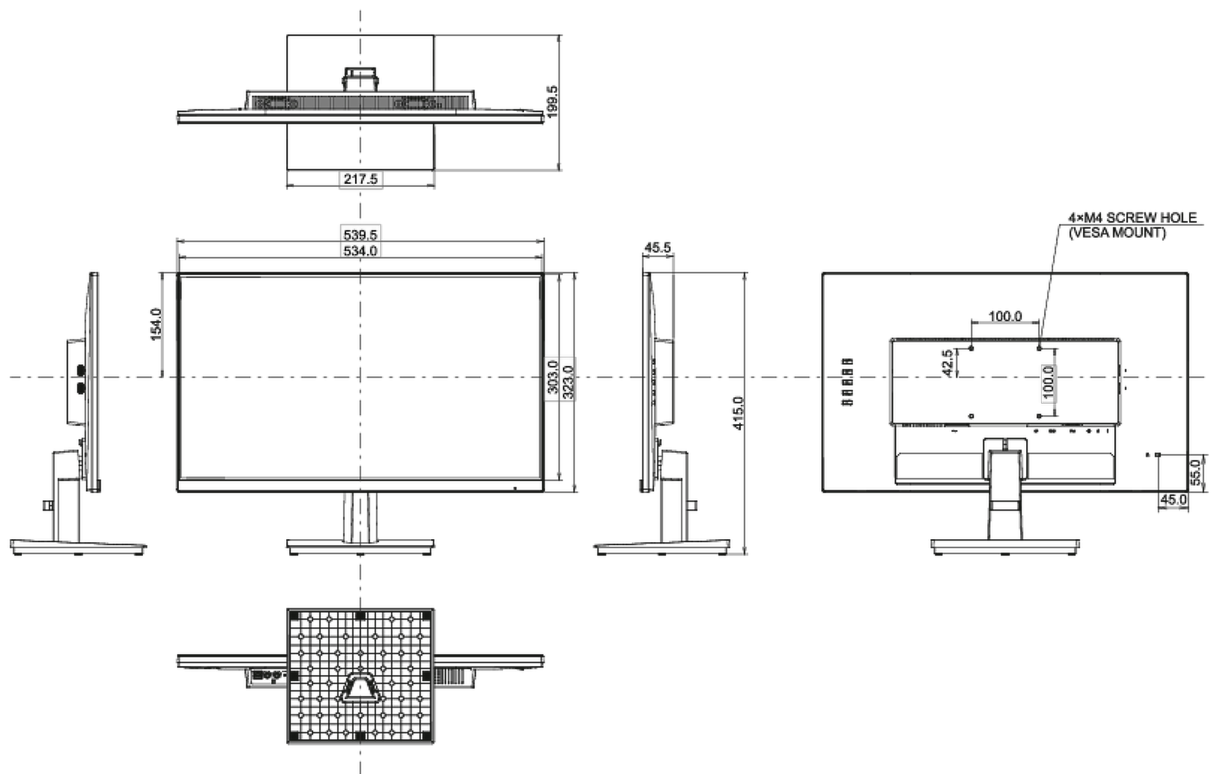

06 POWER MANAGEMENT

Power supply unit	internal
Power supply	AC 100 - 240V, 50/60Hz
Power usage	19W typical, 0.5W stand by, 0.5W off mode

07 SUSTAINABILITY

Regulations CE, TÜV-Bauart, EAC, VCCI-B, PSE, RoHS support, ErP, WEEE, REACH, ENERGY STAR®

Energy efficiency class (Regulation (EU) 2017/1369) F

REACH SVHC above 0.1%: Lead

08 DIMENSIONS / WEIGHT

Product dimensions W x H x D 539.5 x 415 x 199.5mm

Box dimensions W x H x D 620 x 415 x 124mm

Weight (without box) 3.3kg

EAN code 4948570117499

All trademarks and registered trademarks acknowledged. E & O E. Specification subject to change without notice. All LCD's comply with ISO-9241-307:2008 in connection with pixel defects.