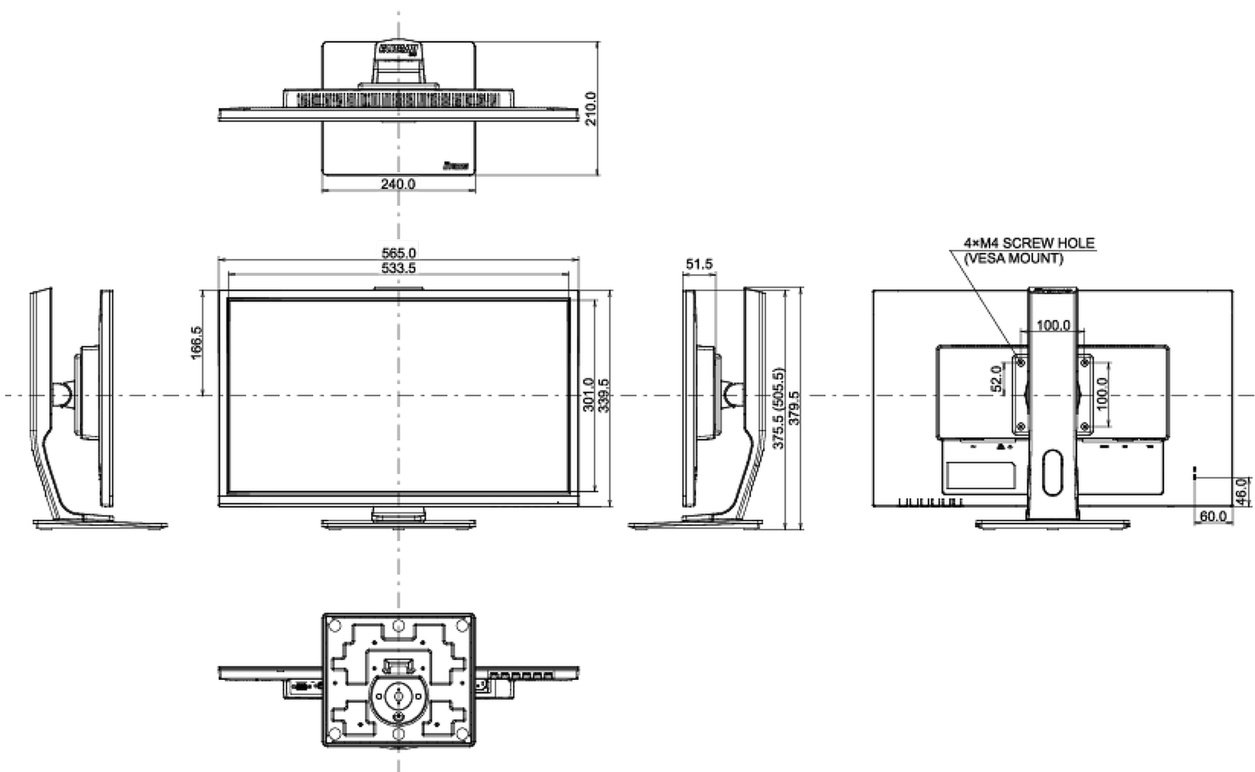

## 04 MECHANICAL

Display position adjustments	height, pivot (rotation), swivel, tilt
Height adjustment	130mm
Rotation (PIVOT function)	90°
Swivel stand	90°; 45° left; 45° right
Tilt angle	22° up; 5° down
VESA mounting	100 x 100mm
Operation temperature range	5°C - 35°C
Storage temperature range	- 20°C - 60°C

## 08 DIMENSIONS / WEIGHT

Product dimensions W x H x D	565 x 375.5 (505.5) x 210mm
Weight (without box)	5.1kg
EAN code	4948570117543