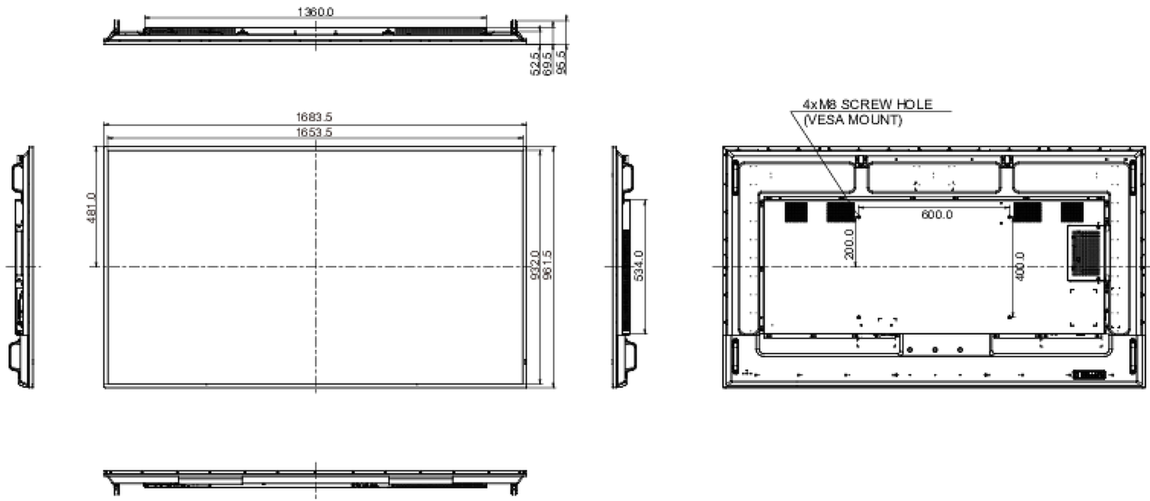

All trademarks and registered trademarks acknowledged. E & O E. Specification subject to change without notice. All LCD's comply with ISO-9241-307:2008 in connection with pixel defects.

© IYAMA CORPORATION. ALL RIGHTS RESERVED