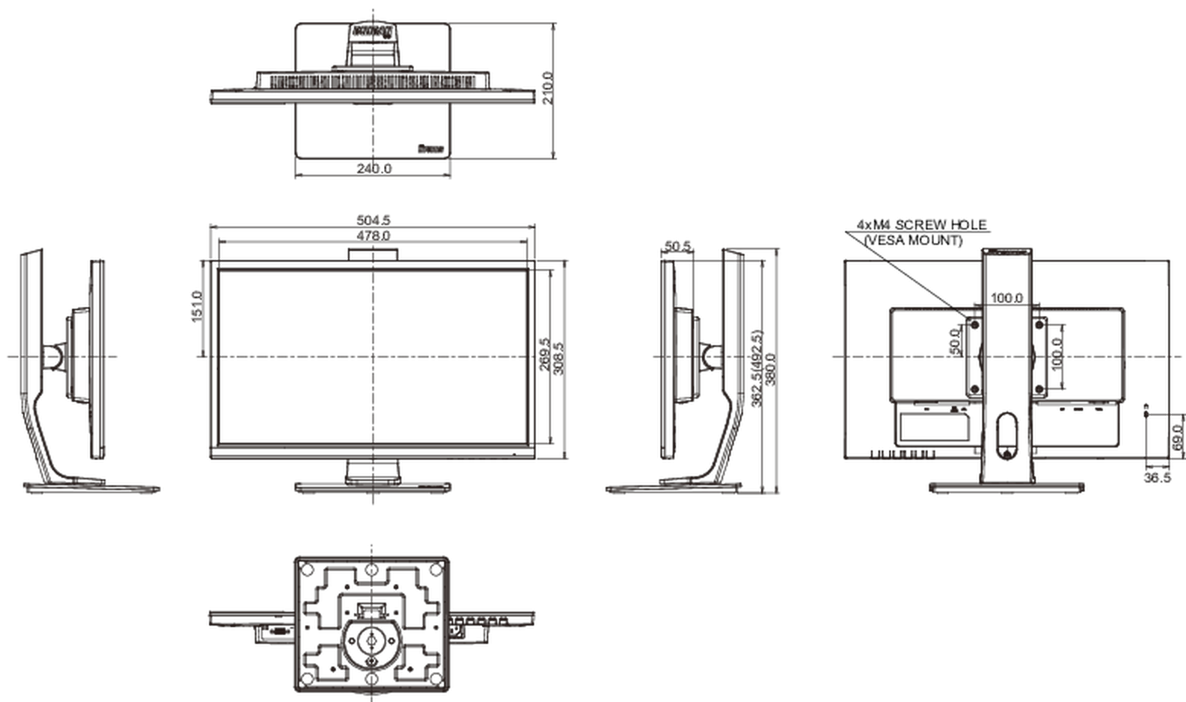

04 MECHANICAL

Display position adjustments	height, pivot (rotation), swivel, tilt
Height adjustment	130mm
Rotation (PIVOT function)	90°
Swivel stand	90°; 45° left; 45° right
Tilt angle	22° up; 5° down
VESA mounting	100 x 100mm

REACH SVHC	above 0.1%: Lead
------------	------------------

08 DIMENSIONS / WEIGHT

Product dimensions W x H x D	504.5 x 362.5 (492.5) x 210mm
Box dimensions W x H x D	685 x 190 x 419mm
Weight (without box)	4.7kg
EAN code	4948570117314