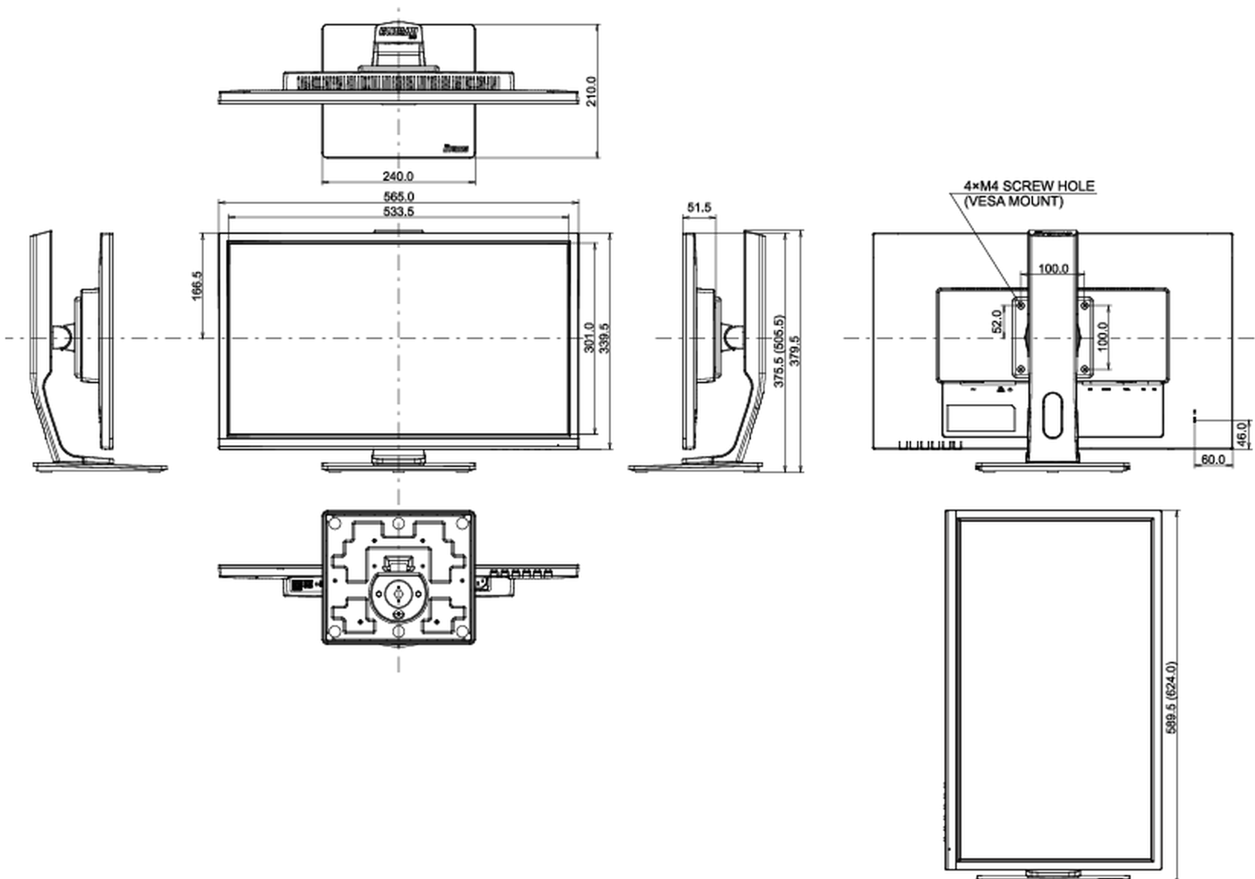

04 MECHANICAL

Display position adjustments	height, pivot (rotation), swivel, tilt
Height adjustment	130mm
Rotation (PIVOT function)	90°
Swivel stand	90°; 45° left; 45° right
Tilt angle	22° up; 5° down
VESA mounting	100 x 100mm

REACH SVHC above 0.1%: Lead

08 DIMENSIONS / WEIGHT

Product dimensions W x H x D 565.5 x 375.5 (505.5) x 210mm

Weight (without box) 5.1kg

EAN code 4948570117420

All trademarks and registered trademarks acknowledged. E & O E. Specification subject to change without notice. All LCD's comply with ISO-9241-307:2008 in connection with pixel defects.