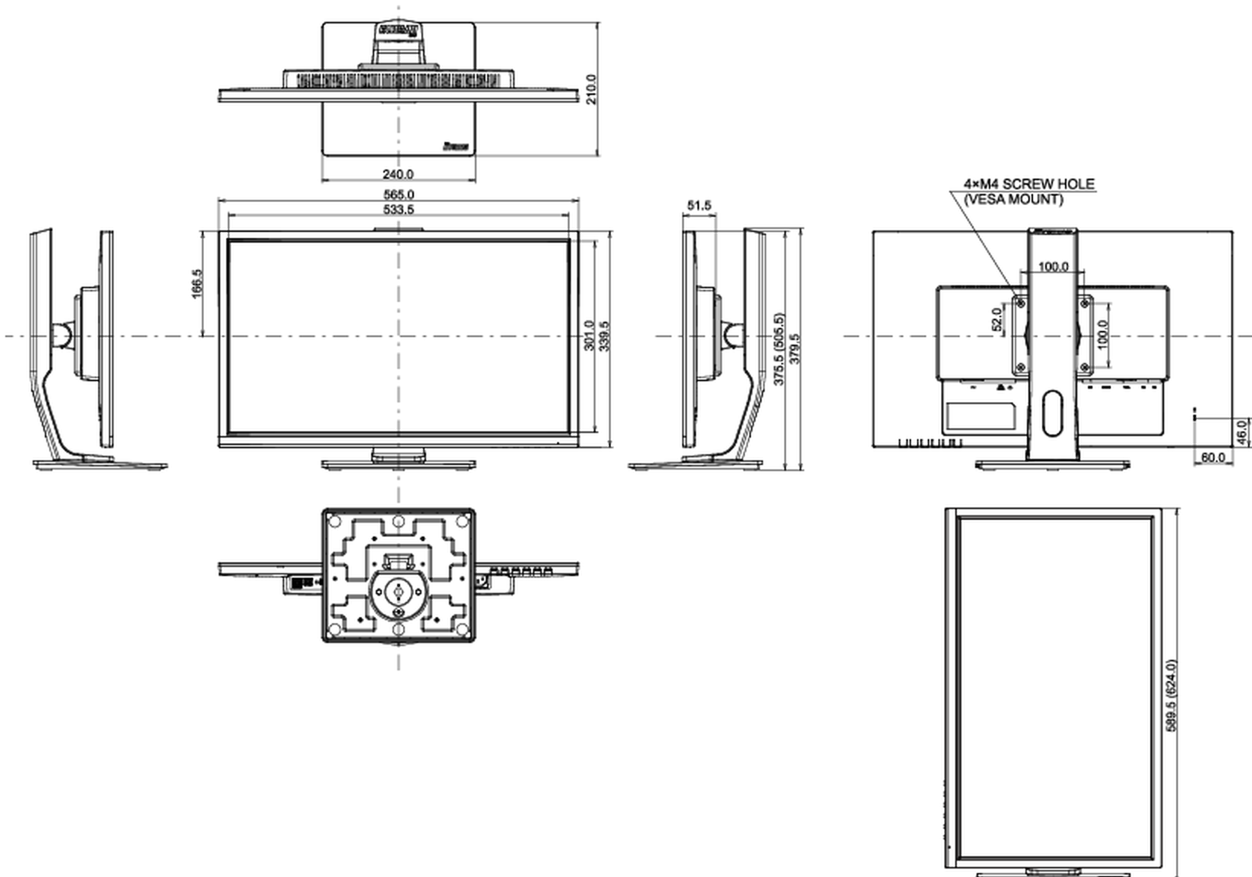

04 MECHANICAL

Display position adjustments	height, pivot (rotation), swivel, tilt
Height adjustment	130mm
Rotation (PIVOT function)	90°
Swivel stand	90°; 45° left; 45° right
Tilt angle	22° up; 5° down
VESA mounting	100 x 100mm

REACH SVHC above 0.1%: Lead

08 DIMENSIONS / WEIGHT

Product dimensions W x H x D 565.5 x 375.5 (505.5) x 210mm

Weight (without box) 5.1kg

EAN code 4948570117420

All trademarks and registered trademarks acknowledged. E & O E. Specification subject to change without notice. All LCD's comply with ISO-9241-307:2008 in connection with pixel defects.