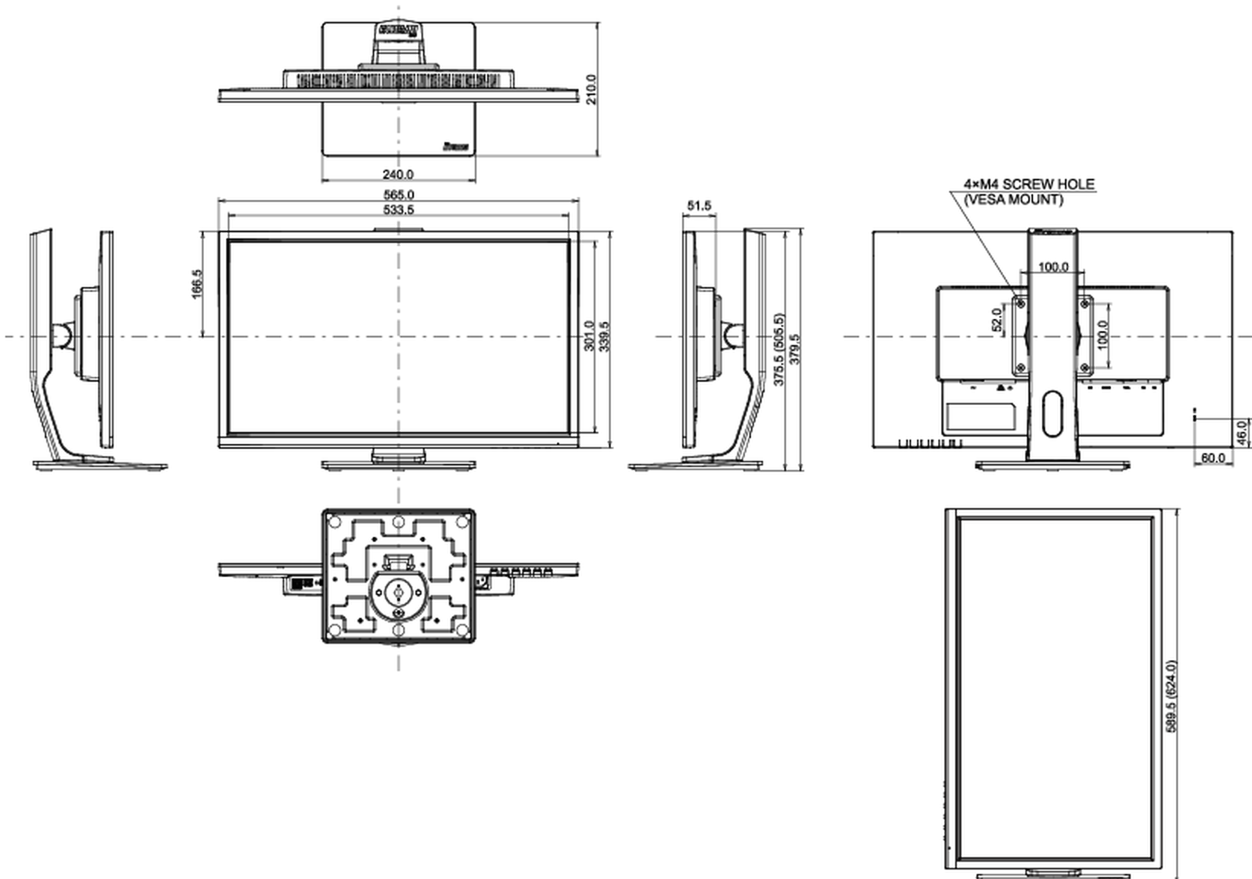

04 MECHANICAL

Display position adjustments	height, pivot (rotation), swivel, tilt
Height adjustment	130mm
Rotation (PIVOT function)	90°
Swivel stand	90°; 45° left; 45° right
Tilt angle	22° up; 5° down
VESA mounting	100 x 100mm

REACH SVHC	above 0.1%: Lead
------------	------------------

08 DIMENSIONS / WEIGHT

Product dimensions W x H x D	565.5 x 375.5 (505.5) x 210mm
Weight (without box)	5.1kg
EAN code	4948570117376

All trademarks and registered trademarks acknowledged. E & O E. Specification subject to change without notice. All LCD's comply with ISO-9241-307:2008 in connection with pixel defects.