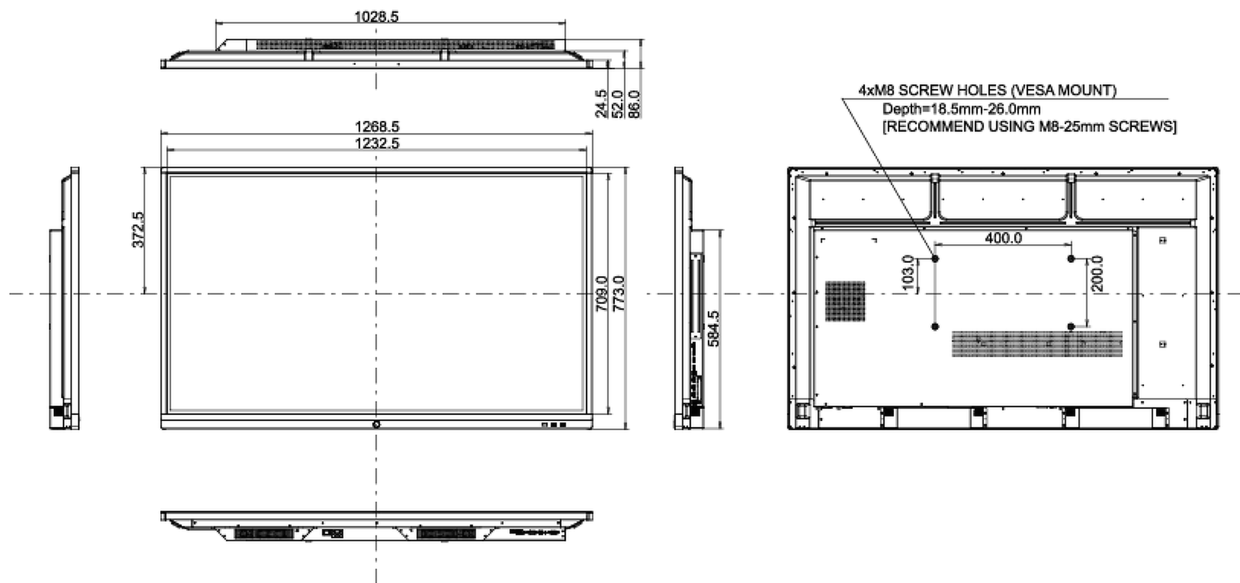

09 SUSTAINABILITY

Regulations	CE, TÜV-Bauart, EAC, RoHS support, ErP, WEEE, REACH
REACH SVHC	above 0.1%: Lead

10 DIMENSIONS / WEIGHT

Product dimensions W x H x D	1269 x 773 x 86mm
Box dimensions W x H x D	1432 x 881 x 225mm
Weight (without box)	26.8kg
Weight (with box)	34.4kg
EAN code	4948570117390