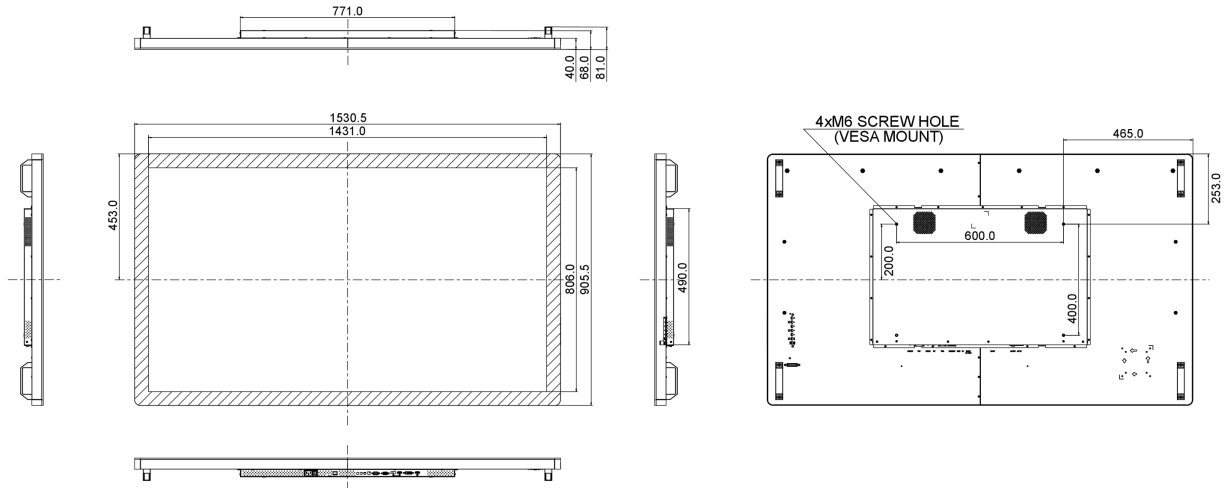

Težina (bez kutije)	59.8kg
Težina (sa kutijom)	69kg
EAN kod	4948570117260

All trademarks and registered trademarks acknowledged. E & O E. Specification subject to change without notice. All LCD's comply with ISO-9241-307:2008 in connection with pixel defects.

© IIYAMA CORPORATION. ALL RIGHTS RESERVED