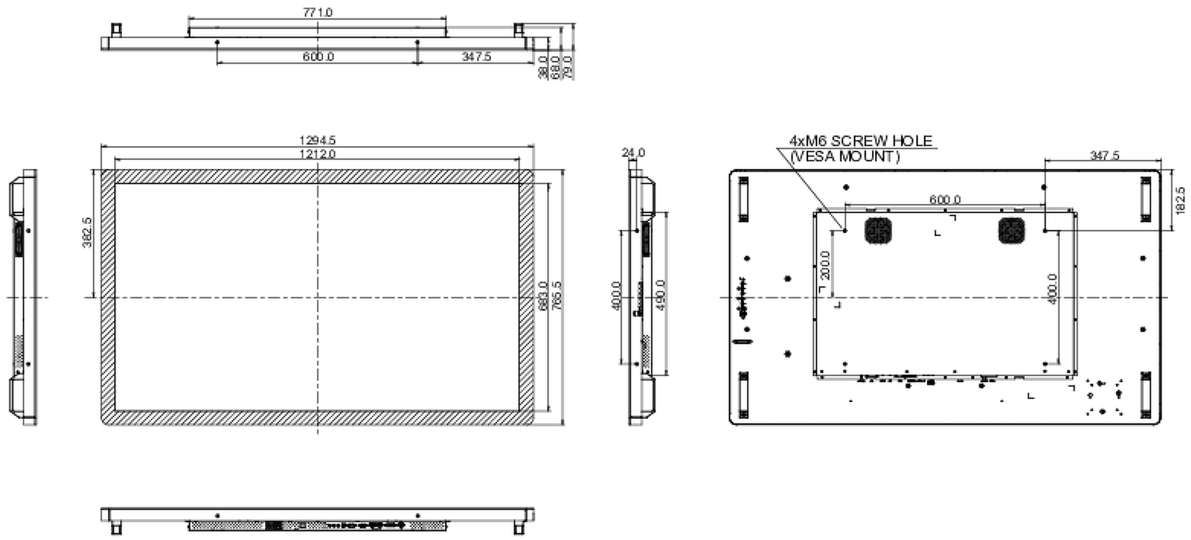

## 10 DIMENZIJE / TEŽINA

Dimenzije proizvoda Š x V x D	1294.5 x 765.5 x 68mm
Dimenzije kutije Š x V x D	1400 x 930 x 245mm
Težina (bez kutije)	41kg

Težina (sa kutijom)

47.5kg

EAN kod

4948570117246

All trademarks and registered trademarks acknowledged. E & O E. Specification subject to change without notice. All LCD's comply with ISO-9241-307:2008 in connection with pixel defects.