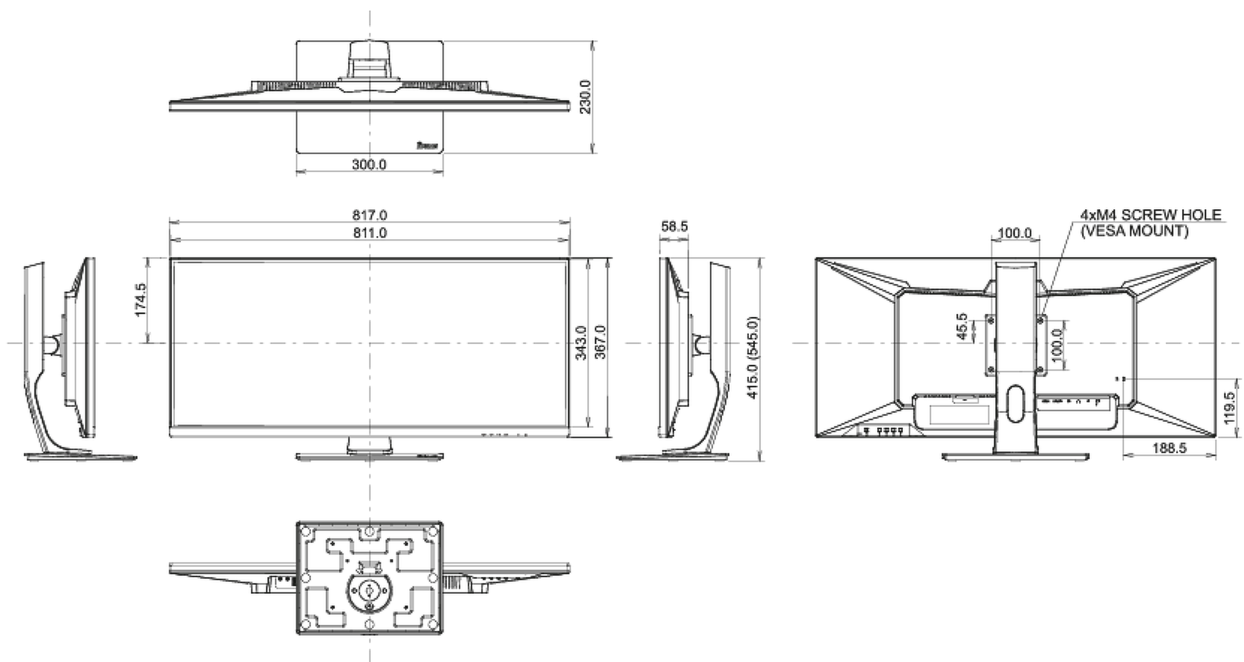

## 04 MECHANICAL

Display position adjustments	height, swivel, tilt
Height adjustment	130mm
Swivel stand	90°; 45° left; 45° right
Tilt angle	22° up; 3° down
VESA mounting	100 x 100mm
Cable management system	yes

## 08 DIMENSIONS / WEIGHT

Product dimensions W x H x D	817 x 415 (545) x 230mm
Box dimensions W x H x D	900 x 200 x 460mm
Weight (without box)	9.5kg
Weight (without stand)	6.8kg
Weight (with box)	12.8kg
EAN code	4948570117147