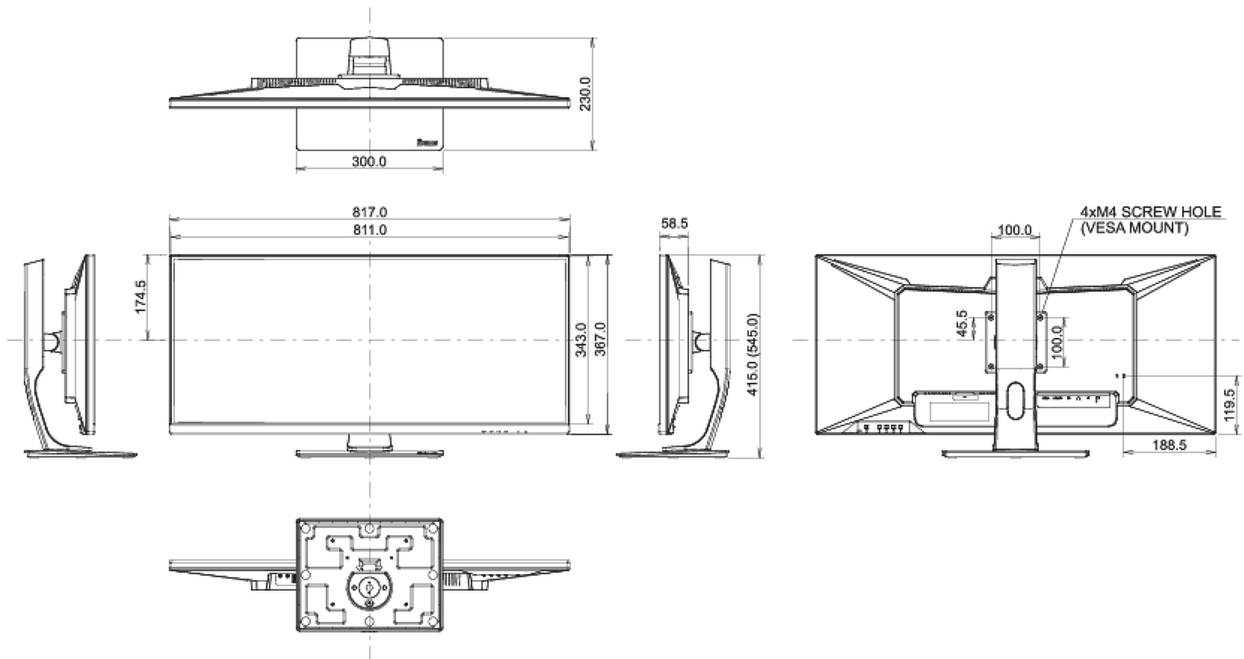

04 MECHANICAL

Display position adjustments	height, swivel, tilt
Height adjustment	130mm
Swivel stand	90°; 45° left; 45° right
Tilt angle	22° up; 3° down
VESA mounting	100 x 100mm
Cable management system	yes

Product dimensions W x H x D	817 x 415 (545) x 230mm
Box dimensions W x H x D	900 x 200 x 460mm
Weight (without box)	9.5kg
Weight (without stand)	6.8kg
Weight (with box)	12.8kg
EAN code	4948570117147

All trademarks and registered trademarks acknowledged. E & O E. Specification subject to change without notice. All LCD's comply with ISO-9241-307:2008 in connection with pixel defects.