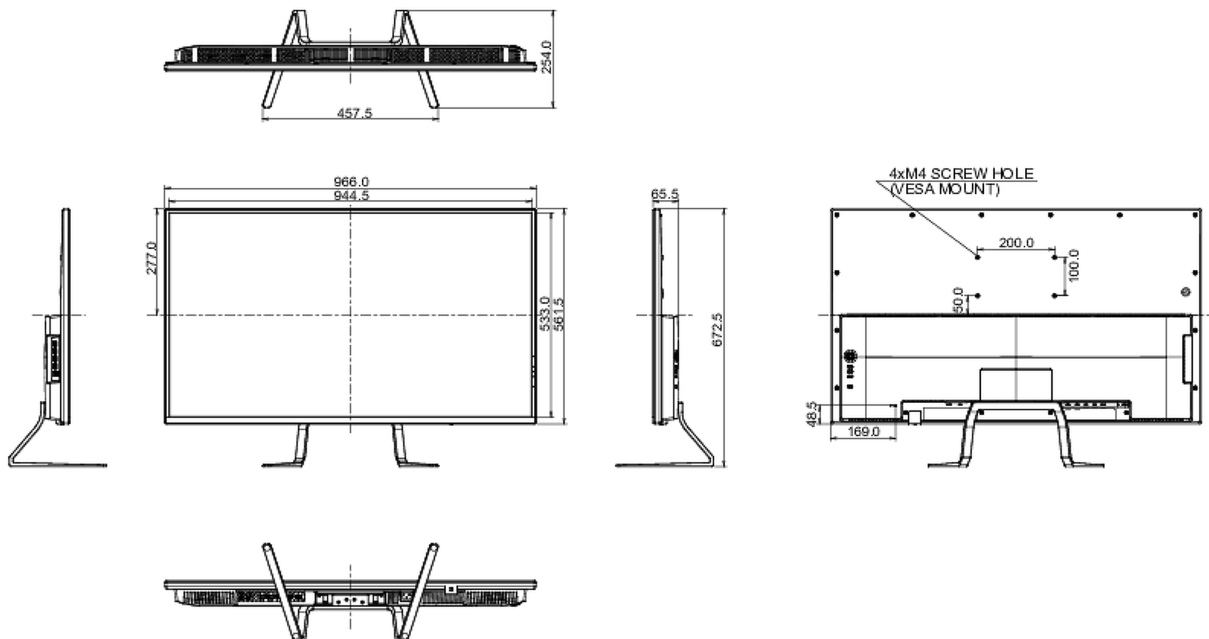

04 MECHANICAL

Display position adjustments	tilt
Tilt angle	1° up; 8° down
VESA mounting	200 x 100mm
Operation temperature range	5°C - 35°C

Storage temperature range

- 20°C - +2°C

05 ACCESSORIES INCLUDED

Cables	power, USB, HDMI, DP, IR-Extender
Other	quick start guide, safety guide
Remote control	yes (batteries included)

08 DIMENSIONS / WEIGHT

Product dimensions W x H x D	966 x 672.5 x 254.0mm
Box dimensions W x H x D	1070 x 322 x 793mm
Weight (without box)	12.5kg
EAN code	4948570117321

All trademarks and registered trademarks acknowledged. E & O E. Specification subject to change without notice. All LCD's comply with ISO-9241-307:2008 in connection with pixel defects.