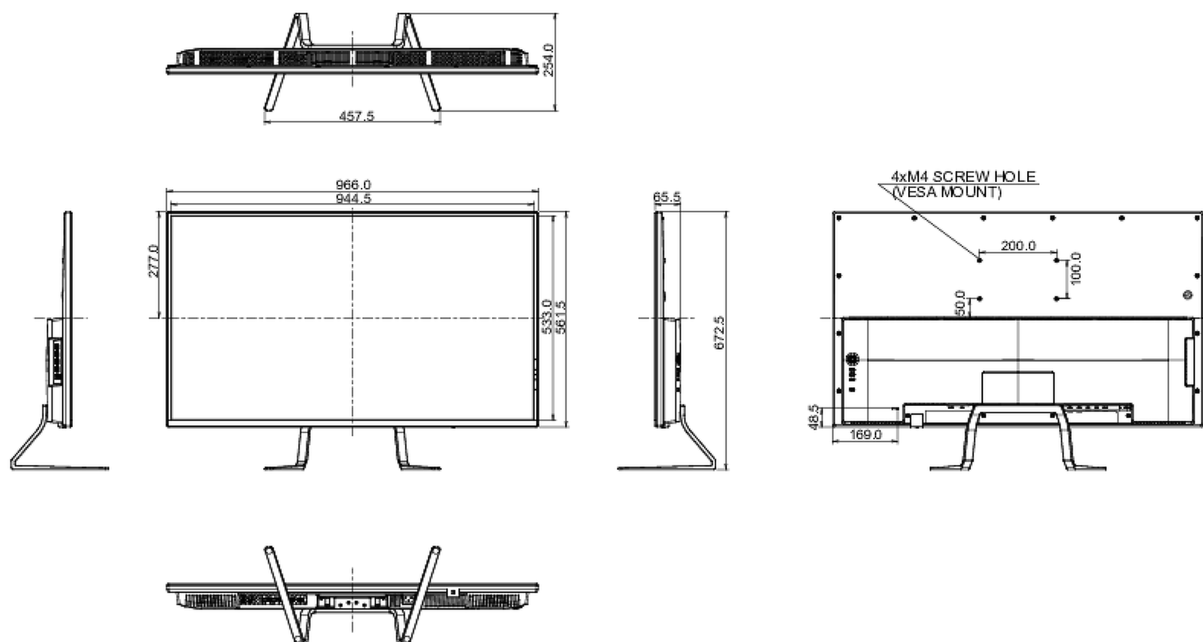

08 DIMENZIJE / TEŽINA

Dimenzije proizvoda Š x V x D	966 x 672.5 x 254.0mm
Dimenzije kutije Š x V x D	1070 x 322 x 793mm
Težina (bez kutije)	12.5kg
EAN kod	4948570117321

All trademarks and registered trademarks acknowledged. E & O E. Specification subject to change without notice. All LCD's comply with ISO-9241-307:2008 in connection with pixel defects.