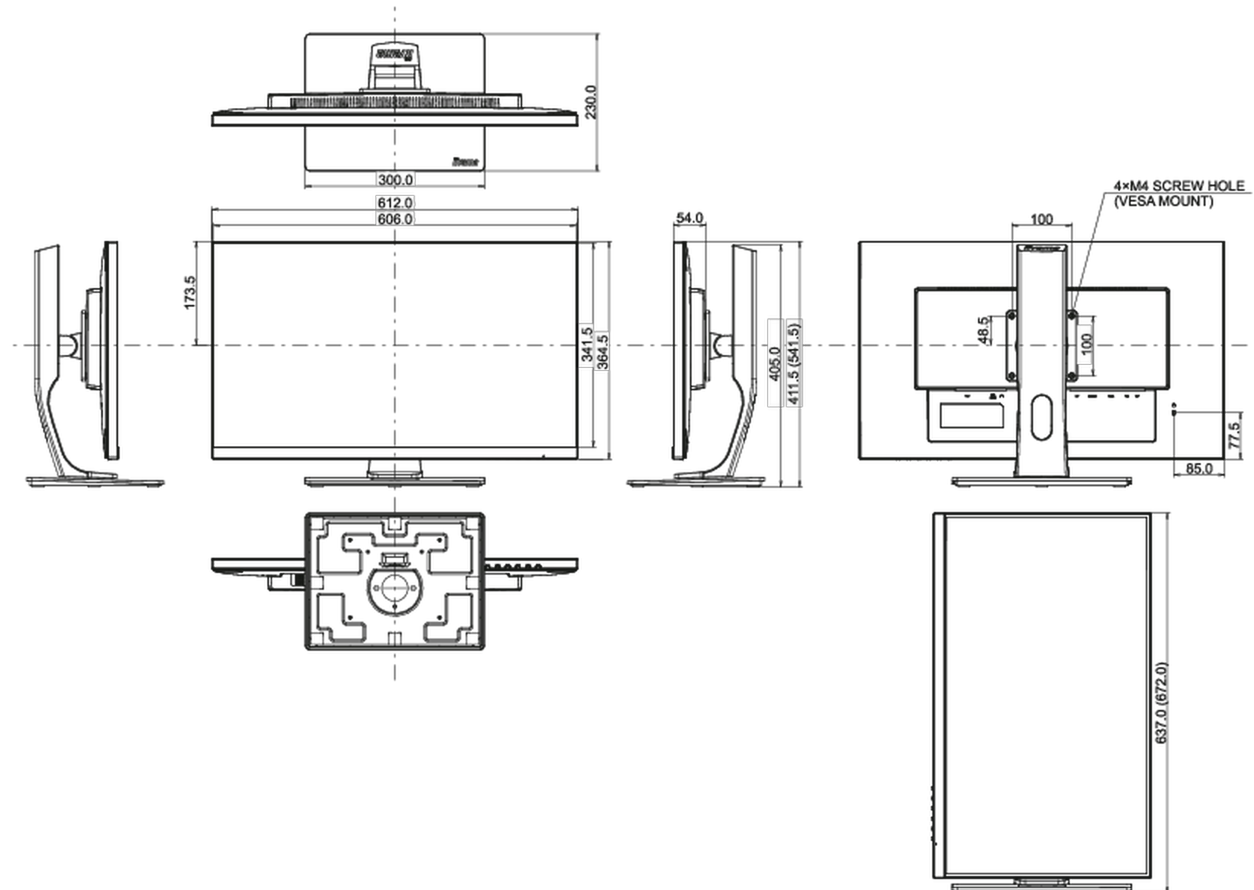

04 MECHANICAL

Display position adjustments	height, pivot (rotation), swivel, tilt
Height adjustment	130mm
Rotation (PIVOT function)	90°
Swivel stand	90°; 45° left; 45° right
Tilt angle	22° up; 5° down
VESA mounting	100 x 100mm
Operation temperature range	5°C - 35°C

05 ACCESSORIES INCLUDED

Cables	power, USB, HDMI
Other	quick start guide, safety guide

06 POWER MANAGEMENT

Power supply unit	internal
Power supply	AC 100 - 240V, 50/60Hz
Power usage	16.5W typical, 0.5W stand by, 0.5W off mode

Product dimensions W x H x D	612 x 397 (527) x 230 x 230 x %3mm
Box dimensions W x H x D	743 x 205 x 449mm
Weight (without box)	6.8kg
EAN code	4948570117208

All trademarks and registered trademarks acknowledged. E & O E. Specification subject to change without notice. All LCD's comply with ISO-9241-307:2008 in connection with pixel defects.