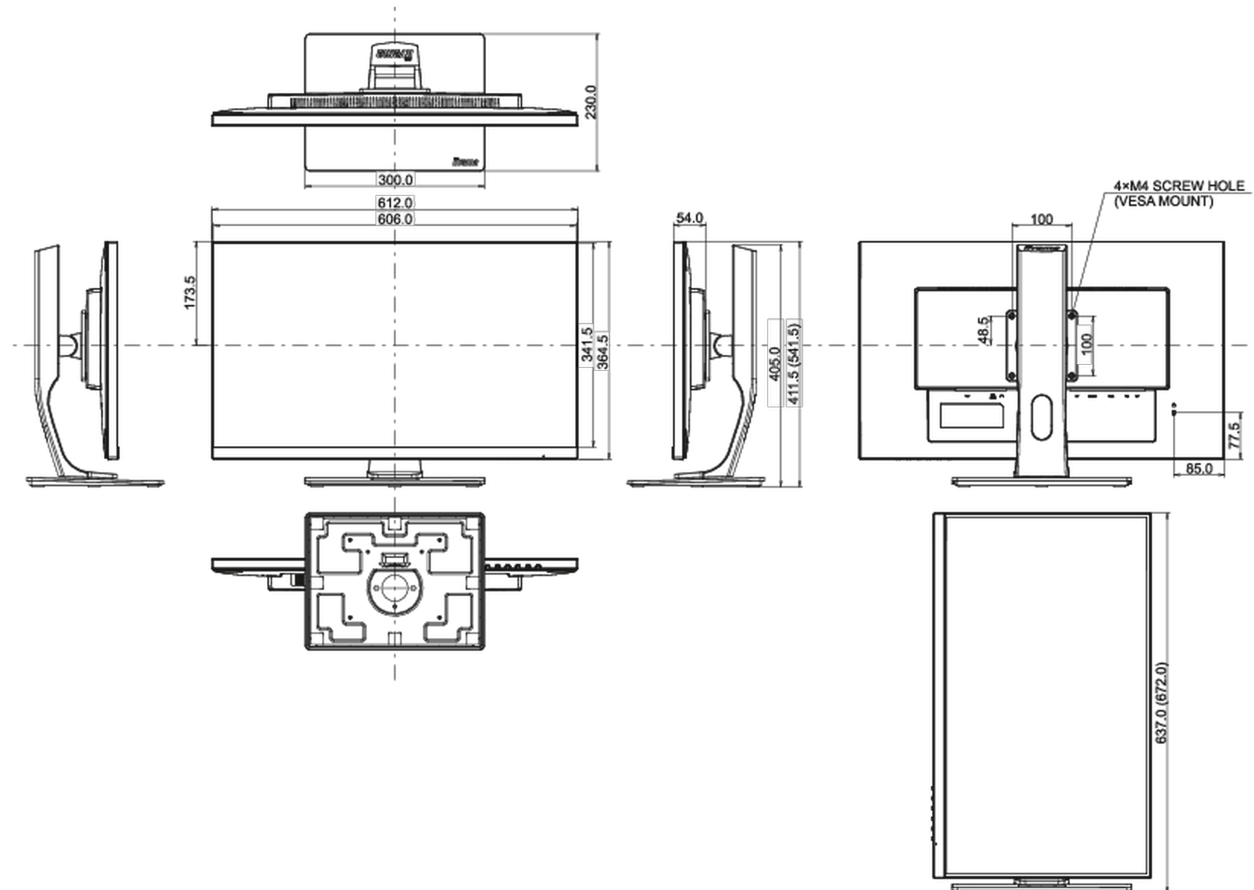

## 04 MECHANICAL

<b>Display position adjustments</b>	height, pivot (rotation), swivel, tilt
<b>Height adjustment</b>	130mm
<b>Rotation (PIVOT function)</b>	90°
<b>Swivel stand</b>	90°; 45° left; 45° right
<b>Tilt angle</b>	22° up; 5° down
<b>VESA mounting</b>	100 x 100mm
<b>Operation temperature range</b>	5°C - 35°C

## 08 DIMENSIONS / WEIGHT

Product dimensions W x H x D	612 x 397 (527) x 230 x 230 x %3mm
Box dimensions W x H x D	743 x 205 x 449mm
Weight (without box)	6.8kg
EAN code	4948570117208

*All trademarks and registered trademarks acknowledged. E & O E. Specification subject to change without notice. All LCD's comply with ISO-9241-307:2008 in connection with pixel defects.*