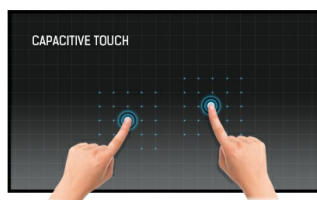

### Open Frame PCAP 30 point touch screen with AG coating equipped with a foam seal finish for seamless integration

The ProLite TF3215MC-B1AG (31.5 inch) uses PCAP touch technology and is built into an eye-catching bezel with edge-to-edge anti-glare coated glass drastically reducing ambient reflections in high-brightness environments without compromising the sharpness and clarity of the image. The rugged bezel equipped with a foam seal finish supports seamless integration into kiosks and provides IP65 rating resulting in dust and water resistance from the front making it perfect for high use public facing applications. Landscape and portrait orientation ensures flexible mounting possibilities in almost any installation. The TF3215MC-B1AG is the ideal solution for kiosk integrators, industrial environments, control rooms and interactive multimedia.