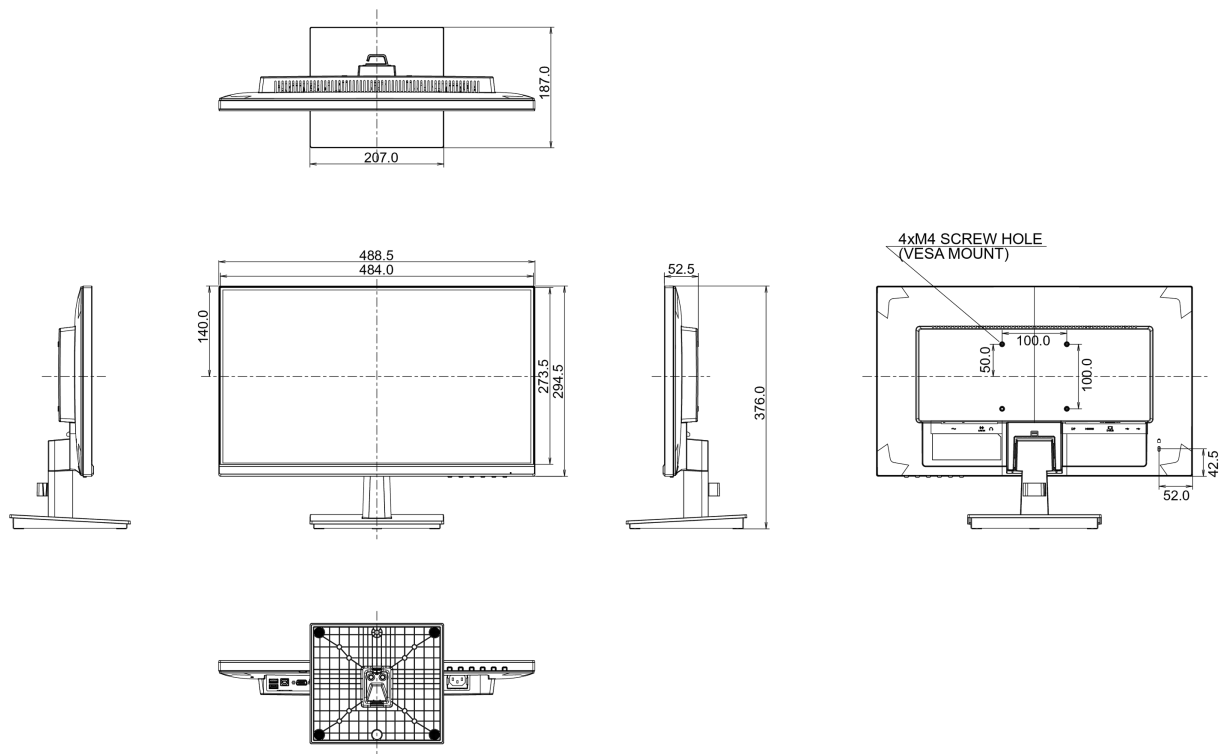

04 MECHANICAL

| | |
|------------------------------|-----------------|
| Display position adjustments | tilt |
| Tilt angle | 22° up; 5° down |
| VESA mounting | 100 x 100mm |
| Operation temperature range | 5°C - 35°C |
| Storage temperature range | - 20°C - 60°C |

08 DIMENSIONS / WEIGHT

| | |
|------------------------------|---------------------|
| Product dimensions W x H x D | 488.5 x 376 x 187mm |
| Box dimensions W x H x D | 555 x 319 x 140mm |
| Weight (without box) | 3kg |
| EAN code | 4948570117291 |