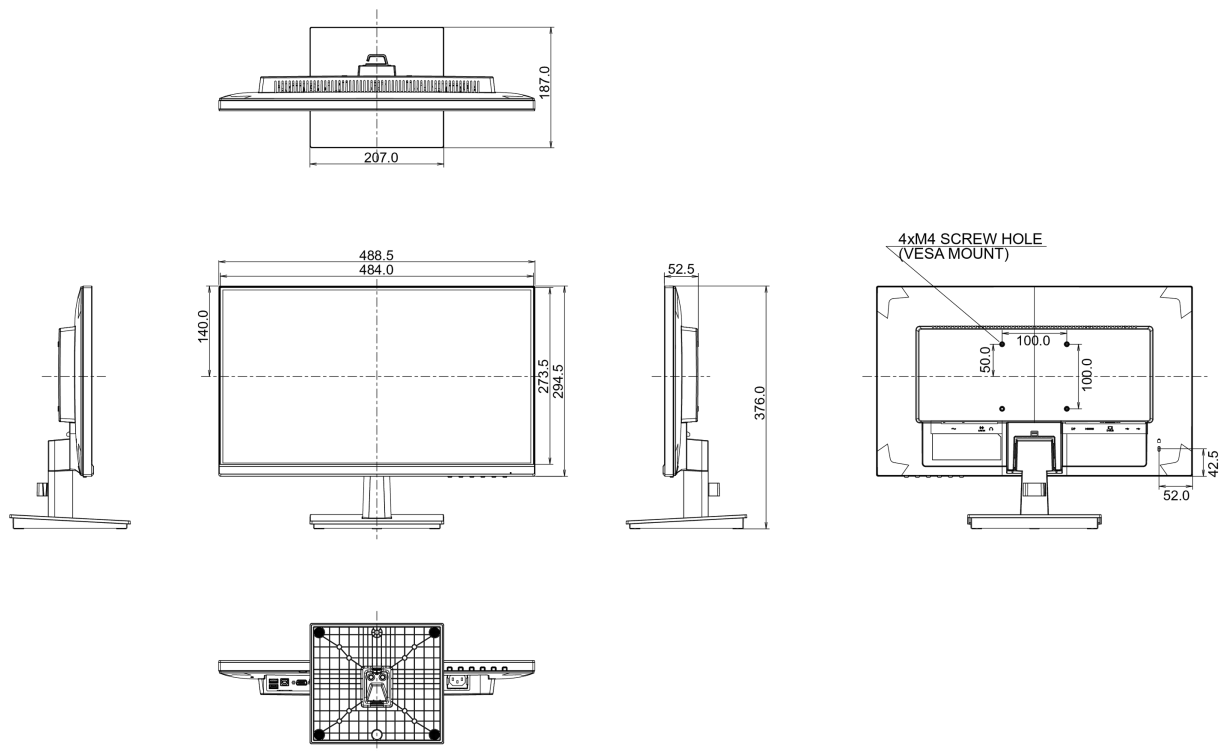

## 08 DIMENSIONS / WEIGHT

Product dimensions W x H x D	488.5 x 376 x 187mm
Box dimensions W x H x D	555 x 319 x 140mm
Weight (without box)	3kg
EAN code	4948570117291

All trademarks and registered trademarks acknowledged. E & O E. Specification subject to change without notice. All LCD's comply with ISO-9241-307:2008 in connection with pixel defects.